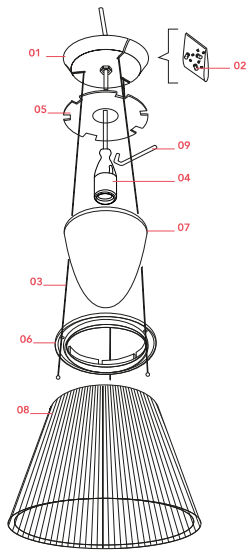

FLOS

F6105000 Glass

Romeo Moon Suspension 1

Designed by Philippe Starck, 1996

Halogen - 150W

Suspension lamp providing diffused light. Acid-etched pressed borosilicate glass internal diffuser. Pressed clear glass shade. Injection-molded transparent polycarbonate diffuser support. Transparent, stamped polycarbonate dust protection screen. White, injection-molded ABS rose, galvanized pressed steel ceiling fitting. Free steel suspension cable.

Physical

Colour	Glass
Length (mm)	340
Cord length (mm)	2700
Canopy dimension (mm)	36
Canopy width (mm)	172
Net weight (kg)	4.5
Package height (mm)	380
Package width (mm)	430
Package length (mm)	420
Package volume (m3)	0.07
IP internal	20
IP external	20

Bulbs

NOT INCLUDED

RF32563

LED Lamp 11.5W E27 220-240V
2700K A70

NOT INCLUDED

RF32564

LED Lamp 11.5W E27 220-240V
3000K A70

Spare Parts

- | | | |
|-----|---|-----------|
| 01. | Ceiling attachment assembly | RF81836 |
| 02. | Kit with brass wire clamps and screws | RF6110800 |
| 03. | Steel cable packed 3 pieces mt. 3 | RF29875 |
| 04. | Lamp holder assembly | RF85863 |
| 05. | Anti-dust screen | RF05974 |
| 06. | Safety ring assembly | RF6105200 |
| 07. | Acid-etched diffuser | RF03172 |
| 08. | Romeo Moon Suspension/Table 1 lampshade | RF6110400 |
| 09. | Lamp holder support | RF02784 |