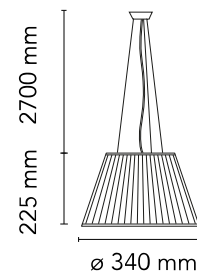

FLOS

F6105000 Glass

Romeo Moon Suspension 1

Designed by Philippe Starck, 1996

Halogen - 150W

Suspension lamp providing diffused light. Acid-etched pressed borosilicate glass internal diffuser. Pressed clear glass shade. Injection-molded transparent polycarbonate diffuser support. Transparent, stamped polycarbonate dust protection screen. White, injection-molded ABS rose, galvanized pressed steel ceiling fitting. Free steel suspension cable.

Are you a professional and your project needs consulting and support?

[BOOK AN APPOINTMENT](#)

Main specifications

EAN	8059607020883
Mounting	Suspension
Environments	Indoor dry location
Light Source Type	Bulb
Lamp category	Halogen
Lamp holders	E27
Ilcos	HSGS
Number of heads	1
Power (W)	150

Physical

Colour	Glass
Length (mm)	340
Cord length (mm)	2700
Canopy dimension (mm)	36
Canopy width (mm)	172
Net weight (kg)	4.5
Package height (mm)	380
Package width (mm)	430
Package length (mm)	420
Package volume (m3)	0.07
IP internal	20
IP external	20

Download

[Mounting instructions](#) PDF

[Spare Parts](#) PDF

Photometric Files

[LDT / IES](#) LDT

Technical Drawings

[2D](#) ZIP

[3D](#) ZIP