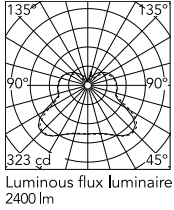

Schematic light drawing

Photometric

Lighting type	Total
Light distribution	Symmetric

Electrical

Insulation class	I
Frequency (Hz)	50/60
Main voltage (Vac)	220-250
LED voltage Vf (Vdc)	null
Dimmable	Yes
Dimming interface	Remote Dimmable (Dimmer Not Included)
Batteries inside	No