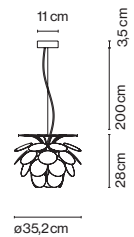

ø132 cm

Exuberant even when turned off, the richness of the light issuing from the Discocó lamp provides direct downward illumination along with a dramatic play of lights and soft shadows.

Discocó 132

- 6x E27 LED Globe (ø120) 14W

Range