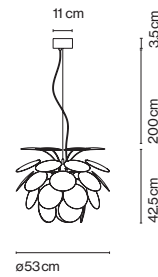

Discocó 53

ø132 cm

Exuberant even when turned off, the richness of the light issuing from the Discocó lamp provides direct downward illumination along with a dramatic play of lights and soft shadows.

Discocó 132

- 6x E27 LED Globe (ø120) 14W

Discocó 88

- 3x E27 LED Globe (ø120) 14W
- 3x E27 HSGSA/C/UB 77W

Discocó 68

- 3x E27 LED Globe (ø120) 14W
- 3x E27 HSGSA/C/UB 57W

Discocó 53

- E27 LED Globe (ø120) 14W
- E27 HSGSA/C/UB 116W

Discocó 35

- E14 HSGSP/C/UV 46W
- E14 LED 5W

35 opaque discs made in moulded ABS. Chromed sphere.

- White (Ral 9003)
- Matte Grey (Ral 7037)
- Matte Beige (Ral 1001)
- Black-gold (Ral 9004-Gold)

White electrical cord

- [Download](#) Assembly Instructions
- [Download](#) Photometric Data
- [Download](#) 2D
- [Download](#) 3D
- [Download](#) Energy label

Range