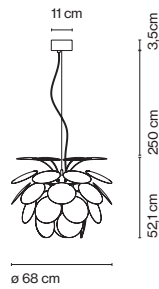

Discocó 68

ø132 cm

Exuberant even when turned off, the richness of the light issuing from the Discocó lamp provides direct downward illumination along with a dramatic play of lights and soft shadows.

Discocó 132

- 6x E27 LED Globe (ø120) 14W

Discocó 88

- 3x E27 LED Globe (ø120) 14W
- 3x E27 HSGSA/C/UB 77W

Discocó 68

- 3x E27 LED Globe (ø120) 14W
- 3x E27 HSGSA/C/UB 57W

Discocó 53

- E27 LED Globe (ø120) 14W
- E27 HSGSA/C/UB 116W

Discocó 35

- E14 HSGSP/C/UV 46W
- E14 LED 5W

35 opaque discs made in moulded ABS. Chromed sphere.

- White (Ral 9003)
- Matte Grey (Ral 7037)
- Matte Beige (Ral 1001)
- Black-gold (Ral 9004-Gold)

White electrical cord

- [Download](#) Assembly Instructions
- [Download](#) Photometric Data
- [Download](#) 2D
- [Download](#) 3D
- [Download](#) Energy label

Range