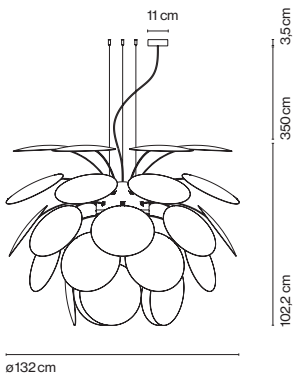

Discocó 132