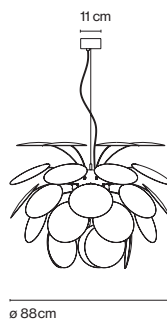

Discocó 88

ø132 cm

Exuberant even when turned off, the richness of the light issuing from the Discocó lamp provides direct downward illumination along with a dramatic play of lights and soft shadows.

Discocó 132

- 6x E27 LED Globe (ø120) 14W

Discocó 88

- 3x E27 LED Globe (ø120) 14W
- 3x E27 HSGSA/C/UB 77W

Discocó 68

- 3x E27 LED Globe (ø120) 14W
- 3x E27 HSGSA/C/UB 57W

Discocó 53

- E27 LED Globe (ø120) 14W
- E27 HSGSA/C/UB 116W

Discocó 35

- E14 HSGSP/C/UV 46W
- E14 LED 5W

35 opaque discs made in moulded ABS. Chromed sphere.

- White (Ral 9003)
- Matte Grey (Ral 7037)
- Matte Beige (Ral 1001)
- Black-gold (Ral 9004-Gold)

White electrical cord

- [Download](#) Assembly Instructions
- [Download](#) Photometric Data
- [Download](#) 2D
- [Download](#) 3D
- [Download](#) Energy label

Range