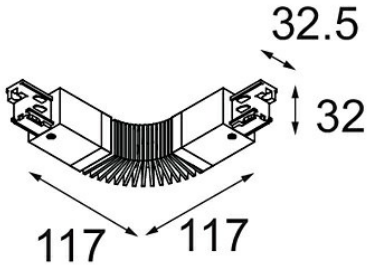

Date \_\_\_\_\_  
Customer \_\_\_\_\_  
Project \_\_\_\_\_  
Type \_\_\_\_\_

*Connector track Flexible white shiny*

**Specifications**

Material	11241301
Lamp Included	No
Number of Light Sources	0
Input Voltage	230V
Electrical Class	I
IP Rating	20
Glow wire rating (°C)	960
Indoor/Outdoor	Indoor
Adjustability	Not Applicable
Primary Colour & Primary Finish	White,
Gross weight (g)	220.0