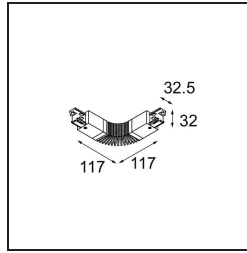

Date \_\_\_\_\_  
Customer \_\_\_\_\_  
Project \_\_\_\_\_  
Type \_\_\_\_\_

*Connector track Flexible white shiny*

**Specifications**

Material	11241301
Lamp Included	No
Number of Light Sources	0
Input Voltage	230V
Electrical Class	I
IP Rating	20
Glow wire rating (°C)	960
Indoor/Outdoor	Indoor
Adjustability	Not Applicable
Primary Colour & Primary Finish	White,
Gross weight (g)	220.0