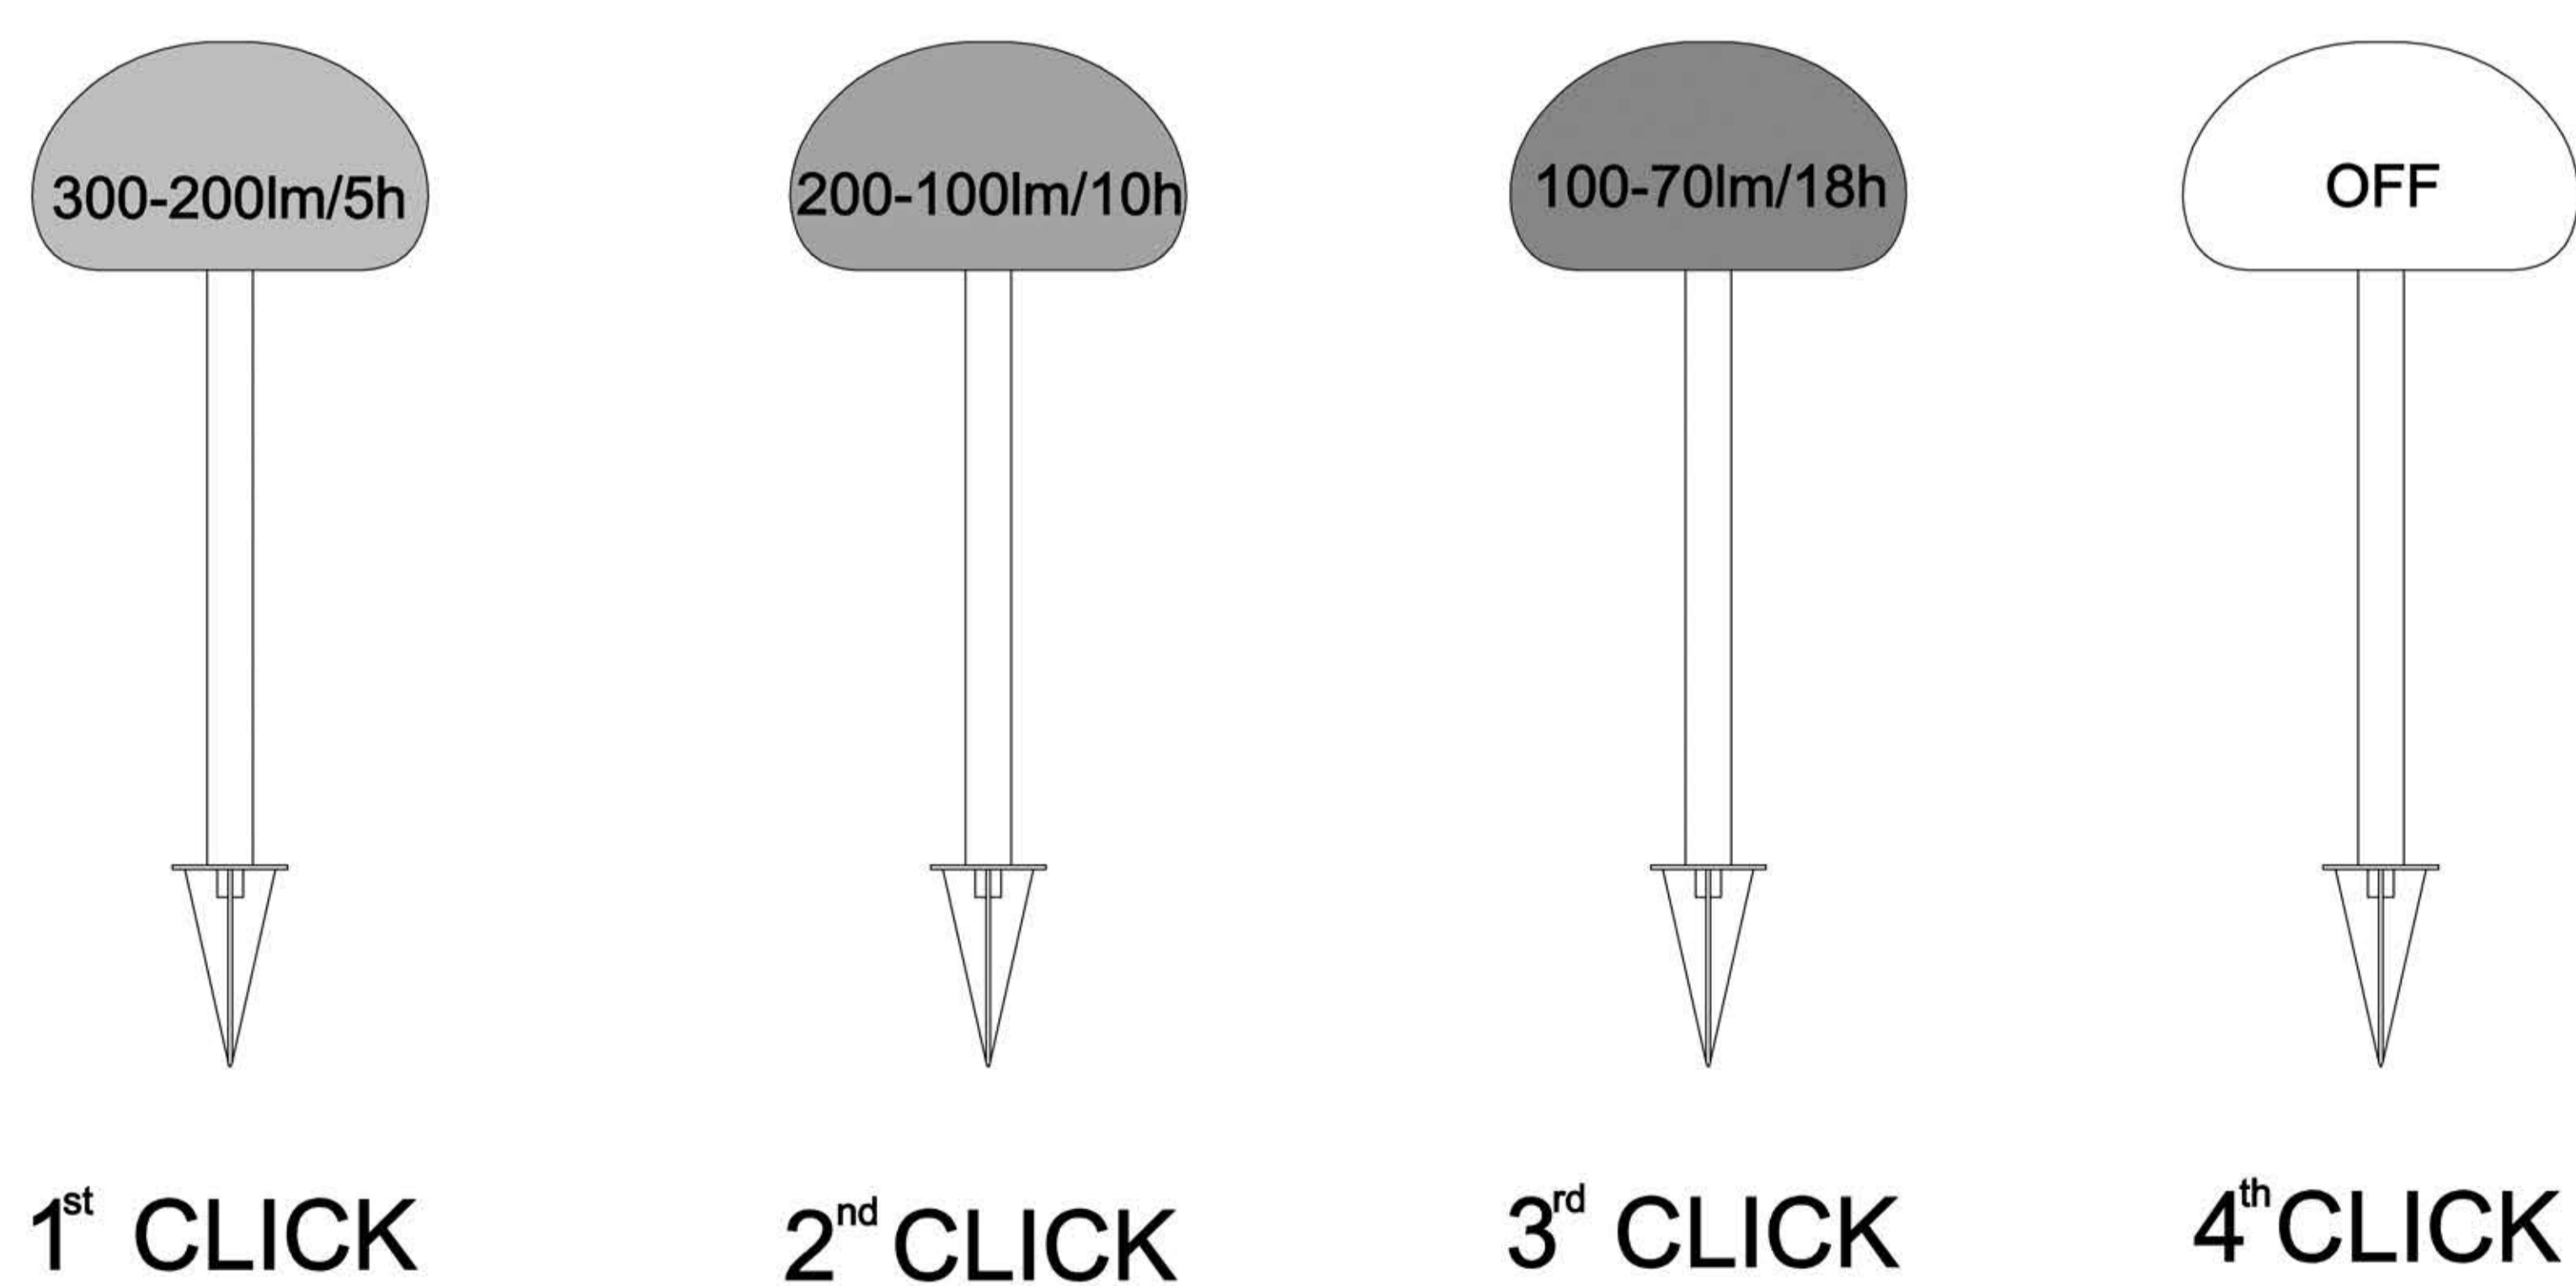

3-STEP MOODMAKER™

Warning

* This luminaire has been designed to be used in operating temperatures between -20° and +45°C. If luminaire is used in other ambient temperatures, the life of the battery may be reduced and not work properly. Don't leave this product under direct sunlight.

* When replacing the battery, replace the battery with the same specifications as indicated on the supplied battery.