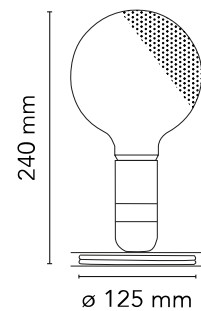

## Lampadina

Designed by Achille Castiglioni, 1972

LED retrofit - 5W - 241lm - 2700K

Table lamp providing direct, diffused light. Anodized aluminum base serves to contain excess power cord. Bakelite lamp-holder, painted to match the switch in the orange and black colors. Clear globe lamp is partially sandblasted to diffuse the light.

### Main specifications

EAN	8059607018880
Mounting	Table
Environments	Indoor dry location
Light Source Type	Bulb
Lamp category	LED retrofit
Lamp type	G125
Lamp holders	E27
Bulb finish	Semifrosted
Number of heads	1
Power (W)	5
System flux (lm)	241

### Physical

Colour	Black
Length (mm)	125
Cord length (mm)	2300
Net weight (kg)	0.35
Package height (mm)	250
Package width (mm)	140
Package length (mm)	145
Package volume (m3)	0.01
IP internal	20

## Schematic light drawing

Luminous flux luminaire  
241 lm