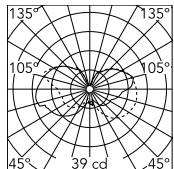

Schematic light drawing

Luminous flux luminaire
241 lm

Photometric

Light distribution	Asymmetric
CCT (K)	2700

Electrical

Insulation class	II
Frequency (Hz)	50/60
Main voltage (Vac)	230
LED voltage Vf (Vdc)	null
Dimmable	No
Dimming interface	Switch Integrated (Not Dimmable)
Plug type	Type C
Batteries inside	No