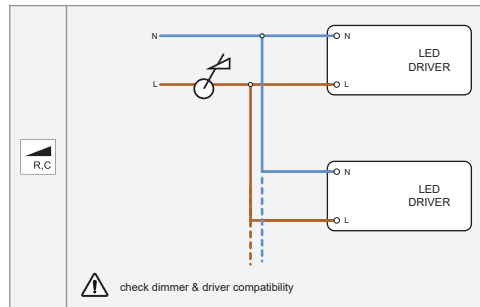

Trapz LED<900L2,7K Tre Dim GI

125902XX

1

2

3

4

INSTALLATION REMARK - PROJECTED LIGHT

Replace protective shield when broken. The luminaire shall only be used complete with its protective shield.
Reference number: 1008437