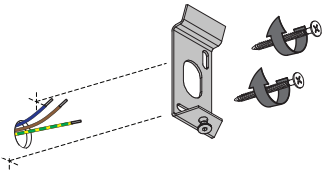

Trapz LED<900L2,7K Tre Dim GI

125902XX

1