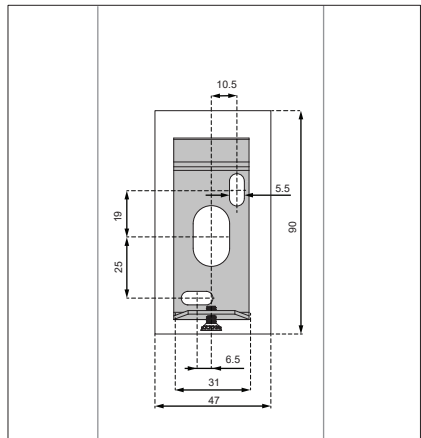

# Trapz LED<900L2,7K Tre Dim GI

125902XX

1

2

3

4

## INSTALLATION REMARK - PROJECTED LIGHT

Replace protective shield when broken. The luminaire shall only be used complete with its protective shield.  
Reference number: 1008437