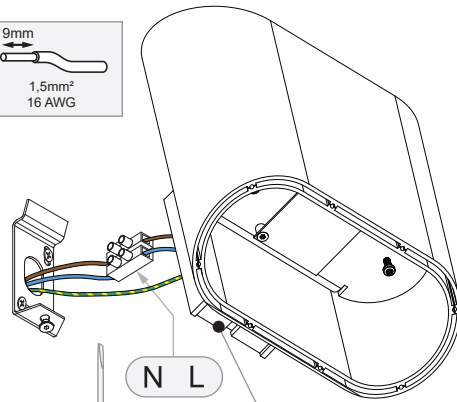

# Trapz LED<900L2,7K Tre Dim GI

125902XX

1

2

3

4

## INSTALLATION REMARK - PROJECTED LIGHT

Replace protective shield when broken. The luminaire shall only be used complete with its protective shield.  
Reference number: 1008437