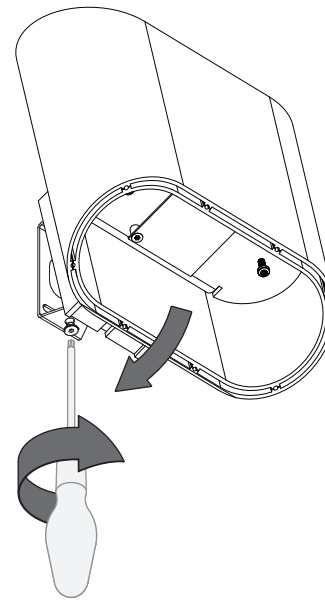

# Trapz LED<900L2,7K Tre Dim GI

125902XX

1

2

3

4

## INSTALLATION REMARK - PROJECTED LIGHT

Replace protective shield when broken. The luminaire shall only be used complete with its protective shield.  
Reference number: 1008437