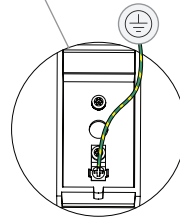

Trapz LED<900L2,7K Tre Dim GI

125902XX

1

2

3

4

INSTALLATION REMARK - PROJECTED LIGHT

Replace protective shield when broken. The luminaire shall only be used complete with its protective shield.
Reference number: 1008437