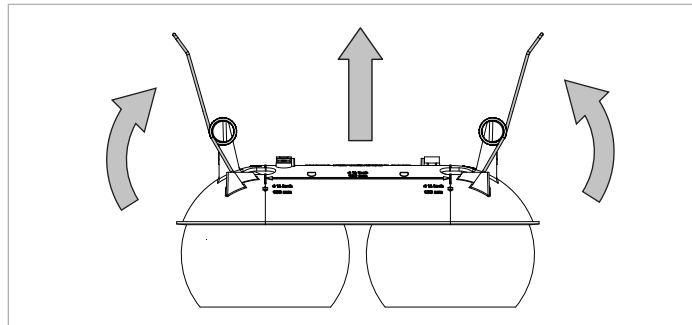

Marbul recessed 115 2xLED warm dim

142225XX

WARM DIM			
Drive Current (mA)	Forward Voltage		Power (W)
	min (Vf)	max (Vf)	
350	30,6	37	11,8
For serial connection, respect polarity!			
⊕ RED		⊖ BLACK	

LIGHT SOURCE - DO NOT TOUCH LED