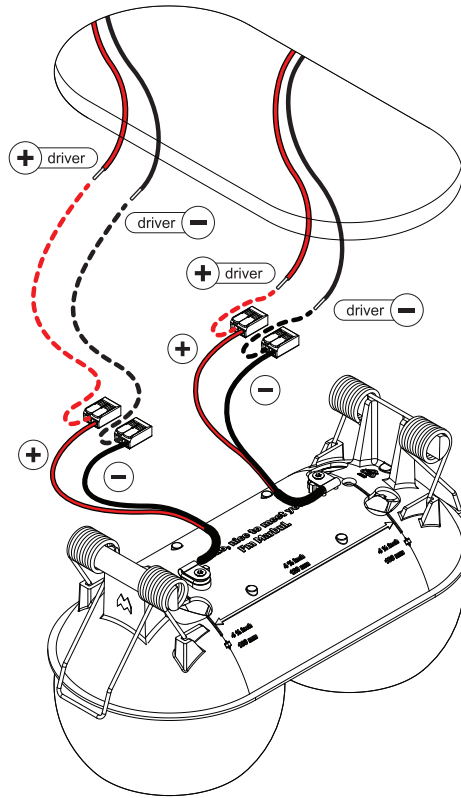

Marbul recessed 115 2xLED warm dim

142225XX

WARM DIM			
Drive Current (mA)	Forward Voltage		Power (W)
	min (Vf)	max (Vf)	
350	30,6	37	11,8
For serial connection, respect polarity!			
⊕ RED		⊖ BLACK	

LIGHT SOURCE - DO NOT TOUCH LED

Touching the LED can result in permanent damage of the light source. The light source contained in this luminaire shall only be replaced by the manufacturer or his service agent or a similar qualified person.

PREVENTING ELECTROSTATIC DAMAGE

A discharge of static electricity may damage sensitive components. Always be properly grounded when touching leads or circuitry inside the luminaire. Use a wrist strap connected by a ground cord to the housing. Avoid touching the light sources with bare hands.