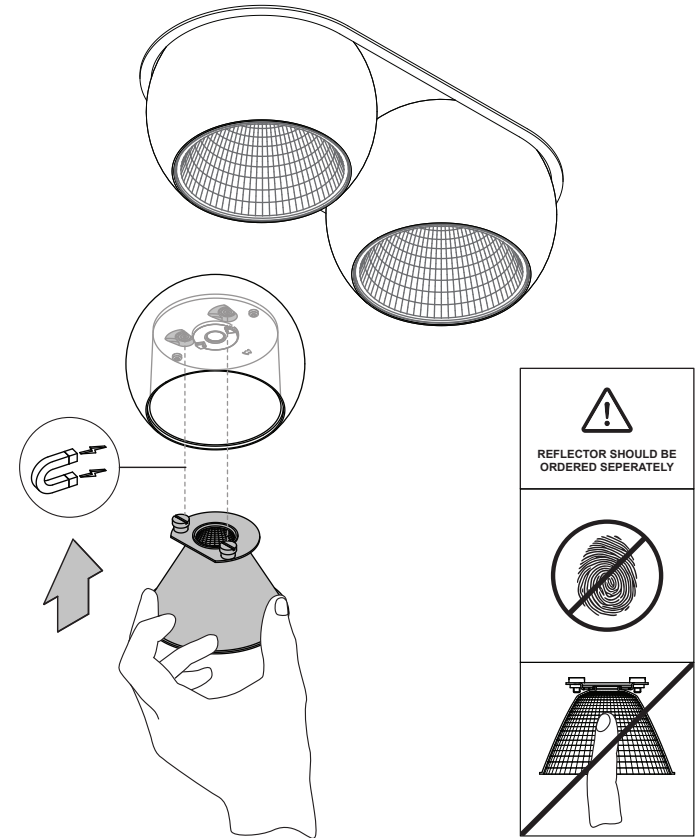

Marbul recessed 115 2xLED warm dim

142225XX

WARM DIM			
Drive Current (mA)	Forward Voltage		Power (W)
	min (Vf)	max (Vf)	
350	30,6	37	11,8
For serial connection, respect polarity!			
⊕ RED		⊖ BLACK	

LIGHT SOURCE - DO NOT TOUCH LED

Touching the LED can result in permanent damage of the light source. The light source contained in this luminaire shall only be replaced by the manufacturer or his service agent or a similar qualified person.

PREVENTING ELECTROSTATIC DAMAGE

A discharge of static electricity may damage sensitive components. Always be properly grounded when touching leads or circuitry inside the luminaire. Use a wrist strap connected by a ground cord to the housing. Avoid touching the light sources with bare hands.