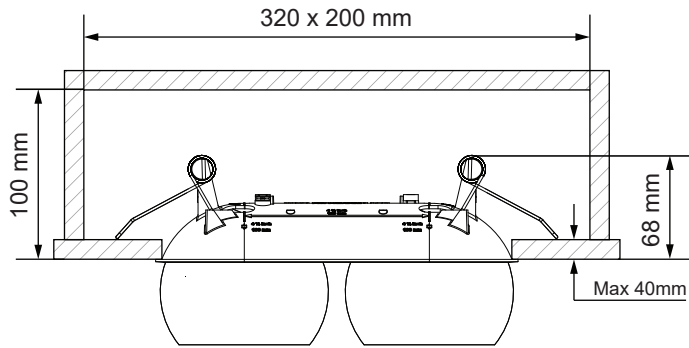

Marbul recessed 115 2xLED warm dim

142225XX

WARM DIM			
Drive Current (mA)	Forward Voltage		Power (W)
	min (Vf)	max (Vf)	
350	30,6	37	11,8
For serial connection, respect polarity!			
⊕ RED		⊖ BLACK	

LIGHT SOURCE - DO NOT TOUCH LED