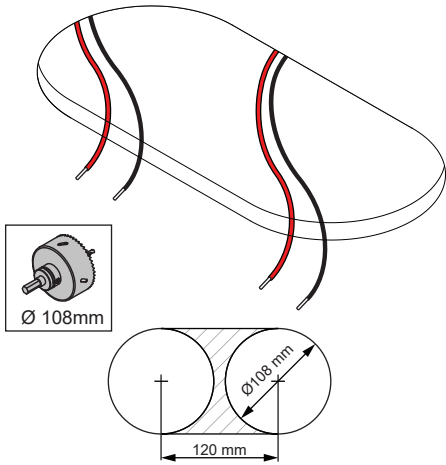

Marbul recessed 115 2xLED warm dim

142225XX

WARM DIM			
Drive Current (mA)	Forward Voltage		Power (W)
	min (Vf)	max (Vf)	
350	30,6	37	11,8
For serial connection, respect polarity!			
⊕ RED		⊖ BLACK	

LIGHT SOURCE - DO NOT TOUCH LED

PREVENTING ELECTROSTATIC DAMAGE

A discharge of static electricity may damage sensitive components. Always be properly grounded when touching leads or circuitry inside the luminaire. Use a wrist strap connected by a ground cord to the housing. Avoid touching the light sources with bare hands.