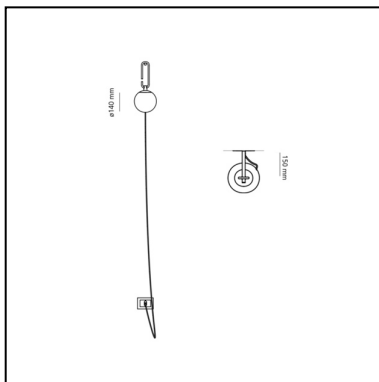

nh Wall

Neri&Hu

IP20   

LUMINAIRE

- Watt: **5W**
- Voltage: **220-240V**
- Delivered lumen output: **378lm**
- Efficiency: **80%**
- Efficacy: **75.57lm/W**
- CRI: **80**

Notes

Maximum bulb length: 80mm. Maximum bulb diameter: 50mm

FEATURES

- Product Code: **1277010A**
- Colour: **Black/brass**
- Installation: **Wall**
- Material: **Blown glass, brushed brass**
- Series: **Design Collection**
- Environment: **Indoor**
- design by: **Neri&Hu**

DIMENSIONS

- Length: **320 mm**
- Diameter: **140 mm**
- Depth: **150 mm**

SOURCES NOT INCLUDED

- Category: **LED RETROFIT**
- Number: **1**
- Watt: **5W**
- Socket: **E14**