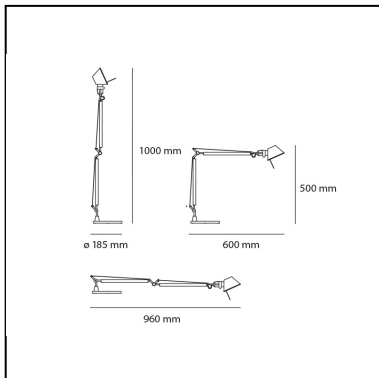

LUMINAIRE

- Watt: **7W**
- Voltage: **24V**
- Delivered lumen output: **620lm**
- CCT: **2700K**
- Efficiency: **71%**
- Efficacy: **88.63lm/W**
- CRI: **90**
- Dimmer Typology: **Microswitch Dimmer**

Notes

Complete lamp consists of body lamp + accessories

DESCRIPTION

Table lamp, extension of the range of the Tolomeo series. Maintaining the reduced dimensions of the diffuser of the Tolomeo micro, it increases the power to 9W and extends the dimensions of the structure and arms enabling it to be used on work tables and desks. The code is referred to the body lamp only

FEATURES

- Product Code: **A0151W00**
- Colour: **Aluminium**
- Installation: **Table**
- Material: **aluminium, steel**
- Series: **Design Collection**
- design by: **Michele De Lucchi, Giancarlo Fassina**

DIMENSIONS

- Length: **600 mm**
- Height: **500 mm**
- Max Extension Height: **1000 mm**
- Max Extension Length: **960 mm**
- Glow Wire Test: **750°**

SOURCES INCLUDED

- Category: **Led**
- Number: **1**
- Watt: **4,8W**
- Color temperature (K): **2700K**
- CRI: **90**