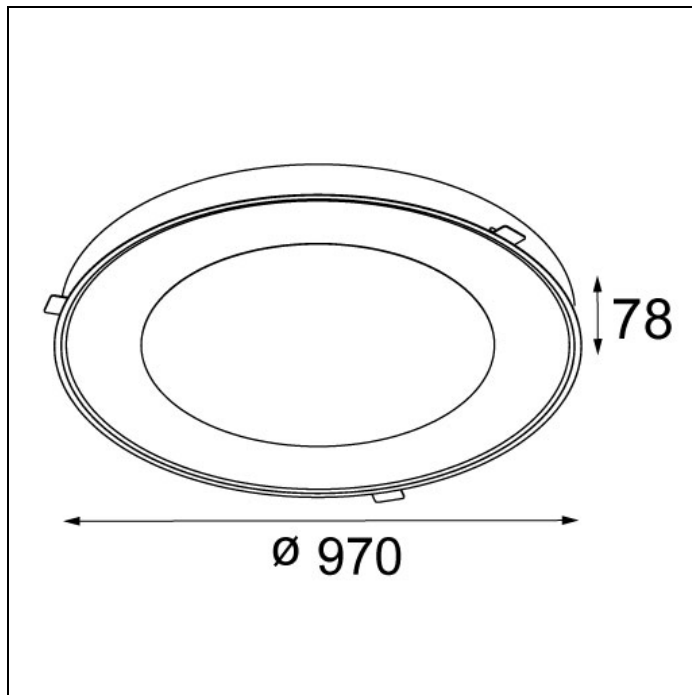

## FLAT MOON ECLIPS 970 RECESSED LED DALI/PUSHDIM GI

Art. Nr. 13383409

### SPECIFICATIONS

Gear / Transfo	LED gear incl.
Cut-out size	ø 950 h 150
Weight	16.7kg
Min. distance	0.1 m
Power supply	230V
IP	IP20
Glow wire test	650°
Lifetime	L80 B20 @ 50.000 hrs
CRI	90
CIE flux code	47/78/95/100/65
Lumen	5451 Lm
Efficacy	71 Lm/W
UGR	20
Adjustability	Not Applicable

Available label  
<http://supemodular.com/assets/TYPE2.pdf>

	WARM WHITE 2700K / CRI 90+	WARM WHITE 3000K / CRI 90+	NEUTRAL WHITE 4000K / CRI 90+
black struc	13383332	13383432	13383532
white struc	13383309	<b>13383409</b>	13383509