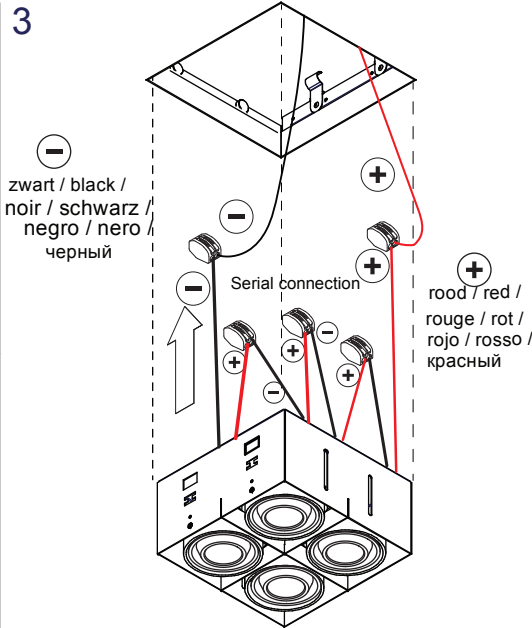

Mini multiple trimless for 4x LED GE

131313XX

Conbox always with recessed frame
art.10440430

Don't connect the gear to 230V before the LEDs are connected to the gear!

MUST BE USED WITH

14070002	M LED MOD 70 2,7KS GE BI
14070009	M LED MOD 70 2,7KM GE WhStr
14070102	M LED MOD 70 2,7KM GE BI
14070109	M LED MOD 70 2,7KM GE WhStr
14070202	M LED MOD 70 2,7KF GE BI
14070209	M LED MOD 70 2,7KF GE WhStr
14070302	M LED MOD 70 3KS GE BI
14070309	M LED MOD 70 3KS GE WhStr
14070402	M LED MOD 70 3KM GE BI
14070409	M LED MOD 70 3KM GE WhStr
14070502	M LED MOD 70 3KF GE BI
14070509	M LED MOD 70 3KF GE WhStr
14070602	M LED MOD 70 4KS GE BI
14070609	M LED MOD 70 4KS GE WhStr
14070702	M LED MOD 70 4KM GE BI
14070709	M LED MOD 70 4KM GE WhStr
14070802	M LED MOD 70 4KF GE BI
14070809	M LED MOD 70 4KF GE WhStr