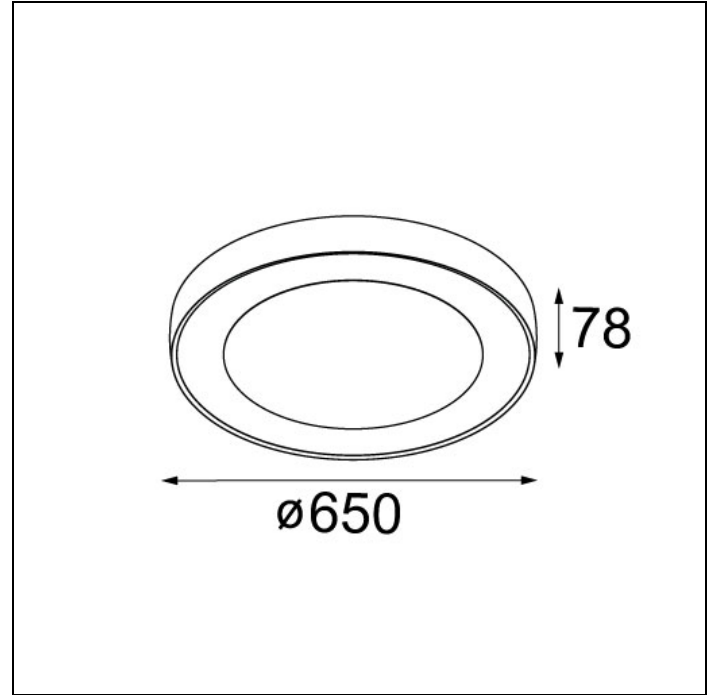

FLAT MOON ECLIPS

FLAT MOON ECLIPS 650 CEILING DOWN LED DALI/PUSHDIM GI

Bring the breath-taking subtlety of a lunar eclipse indoors – in the form of our Flat moon eclips lighting fixture. This enchanting ring-shaped luminaire distributes soft yet functional light, and is designed for hospitality venues, public, retail and other large spaces. Flat moon eclips has a high, powerful lumen output, but less than the current Flat moon. As it illuminates without overwhelming, Flat moon eclips is even also suitable for residential spaces. Flat moon eclips can be mounted directly onto the ceiling and is available in diameters of 650mm and 950mm. Even more, it can be suspended using a straight suspension kit. Flat moon eclips recessed can be integrated fully into the ceiling.

Art. Nr. 13362409

SPECIFICATIONS

Gear / Transfo	LED gear incl.
Weight	12.8kg
Min. distance	0.1 m
Power supply	230V
IP	IP20
Glow wire test	650°
Lifetime	L80 B20 @ 50.000 hrs
CRI	90
CIE flux code	47/78/95/100/60
Lumen	2625 Lm
Efficacy	61 Lm/W
UGR	21
Adjustability	Not Applicable

Available label
<http://supemodular.com/assets/TYPE2.pdf>

	WARM WHITE 2700K / CRI 90+	WARM WHITE 3000K / CRI 90+	WARM WHITE 4000K / CRI 90+
black struc	13362332	13362432	13362532
white struc	13362309	13362409	13362509