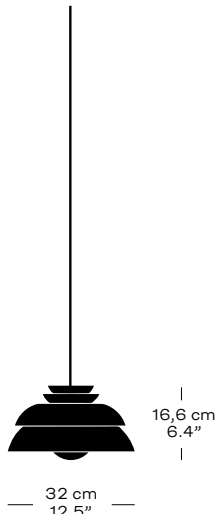

SPARE PARTS

Inquiries regarding spare parts can be sent to: salesupport@fritzhanzen.com

SPECIFICATIONS

VARIANT
P1

DIMENSIONS

Height: 190 mm / 7.4"
Width: 320 mm / 12.6"
Depth: 320 mm / 12.6"

WEIGHT

3 kg / 6.6 lb

CORD

Length: 3 m / 118.1"
Material: Textile
Colour: White / Black

CANOPY

Included: Yes
Material: Steel

LIGHT SOURCE

Max wattage: 75W
Socket: E27
Light source recommendation:
Max 110/65 mm

PRODUCT CODE

14721808

EAN

5702370000998

PACKAGING

Height: 320 mm / 12.6"
Width: 360 mm / 14.1"
Depth: 360 mm / 14.1"

COLI

1

VARIANT
P3

DIMENSIONS

Height: 320 mm / 12.6"
Width: 550 mm / 21.6"
Depth: 550 mm / 21.6"

WEIGHT

9,7 kg / 21.4 lb

CORD

Length: 6 m / 236.2"
Material: Textile
Colour: White / Black

CANOPY

Included: Yes
Material: Steel

LIGHT SOURCE