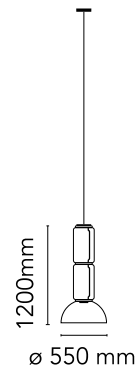

FLOS

■ F0273000 Black

Noctambule Suspension 2 Low Cylinder Bowl

Designed by Konstantin Grcic, 2019

45W - 1007lm - 2700K - CRI> 90

Hanging lamps consisting of interconnecting glass modules reaching a length of 3,2 mt. (126.77") with 4 mt. (157.48") suspended power cable. Cylindrical and semi-spherical transparent blown glass structure, suspended die cast aluminium ring connector, hydroformed steel internal lateral arm and injection moulded optical opal silicone outer ring diffusers. The power supply unit within the ceiling rose can be used as a dimmer to adjust the light intensity by 10% to 100% in either direction by means of the 0-10/1-10V, PUSH, DALI control.

Are you a professional and your project needs consulting and support?

[BOOK AN APPOINTMENT](#)

Main specifications

EAN	8059607000687
Mounting	Suspension
Environments	Indoor dry location
Light Source Type	LED
LED type	LED Module
Power (W)	45
System flux (lm)	1007

Physical

Colour	Black
Length (mm)	250
Cord length (mm)	4000
Canopy dimension (mm)	45
Canopy width (mm)	187
Net weight (kg)	14.2
Package height (mm)	0
Package width (mm)	0
Package length (mm)	0
Package volume (m3)	0.5
IP internal	20