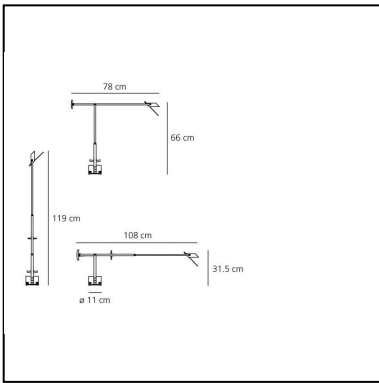

Tizio

Richard Sapper

IP20   

LUMINAIRE

- Transformer availability: **Integrated**
- Watt: **3,3W**
- Voltage: **220V-240V**
- Delivered lumen output: **191lm**
- Efficiency: **48%**
- Efficacy: **63.67lm/W**
- CRI: **80**

FEATURES

- Product Code: **A009030**
- Colour: **White**
- Installation: **Table**
- Material: **aluminium, technopolymer**
- Series: **Design Collection**
- Environment: **Indoor**
- Area contract: **Hospitality, Office, Residential**
- Emission: **Direct Adjustable**
- design by: **Richard Sapper**

DIMENSIONS

- Length: **780 mm**
- Height: **660 mm**
- Base Diameter: **110 mm**
- Max Extension Height: **1190 mm**
- Max Extension Length: **1080 mm**
- Inclination: **-42+42**
- Impact Resistance: **N/D**
- Glow Wire Test: **N/D°**