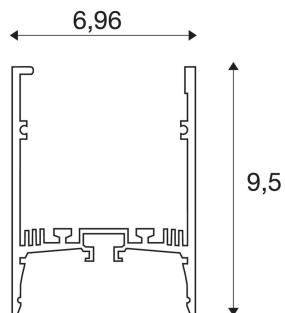

GRAZIA 60

1.5m black

By integrating two GRAZIA PRO MAX FLEXSTRIPS, you can create a wide variety of lighting scenarios. Use the matching GRAZIA 60 recessed profile with cut-outs to integrate the flexible LED strips in the required light colour temperature for a wide range of professional applications with high lumen output. In the in-house SLV design, the GRAZIA 60 profile is available in various lengths with matching end caps, longitudinal connectors, a feed-in set, mounting clips and various covers.

TECHNICAL DATA

Item no.:	1004896
Length	150.0 cm
Width	7.0 cm
Height	9.5 cm
Net weight	3.36 kg
Gross weight	3.595 kg
IP Code	IP 20
Assembly	Surface
Assembly details	Ceiling
Color	black

Accessories

1004900	GRAZIA 60 , end caps black
1004904	GRAZIA 60 , feeder set