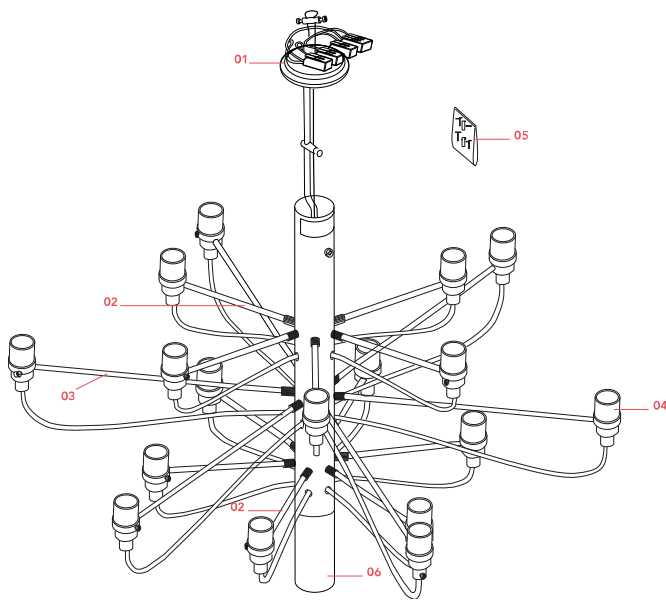

Physical

Colour	Chrome
Length (mm)	670
Cord length (mm)	2800
Canopy dimension (mm)	36
Canopy width (mm)	146
Net weight (kg)	3.27
Package height (mm)	0
Package width (mm)	0
Package length (mm)	0
Package volume (m3)	0.02
IP internal	20

RF28889

LED Frosted Mini Lamp E14 2,7W
2700K Dimmable (Set 20pcs)

NOT INCLUDED

RF28890

LED Clear Mini Lamp E14 2W
2200K Dimmable (Set 20pcs)

Spare Parts

- | | | |
|-----|---------------------------|-----------|
| 01. | Ceiling rose | RL7060800 |
| 02. | Chrome short arm (200mm) | RL7060457 |
| 03. | Chrome Medium Arm (310mm) | RF33863 |
| 04. | 2097 E14 lamp holder | RL7050100 |
| 05. | Chrome screw kit | RL7050757 |
| 06. | Chrome lower cap | RL7050900 |

DOWNLOAD

RL7060800
Ceiling rose

RL7060457
Chrome short arm (200mm)

RF33863
Chrome Medium Arm (310mm)

RL7050100
2097 E14 lamp holder

RL7050757
Chrome screw kit

RL7050900
Chrome lower cap