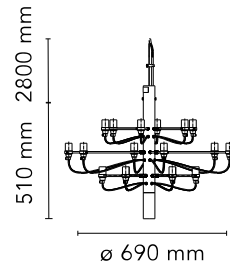

Are you a professional and your project needs consulting and support?

[BOOK AN APPOINTMENT](#)

Main specifications

EAN	8059607000373
Mounting	Suspension
Environments	Indoor dry location
Light Source Type	Bulb
Lamp category	LED retrofit
Lamp holders	E14
Ilcos	IBS/F
Number of heads	18
Power (W)	15

Physical

Colour	Chrome
Length (mm)	670
Cord length (mm)	2800
Canopy dimension (mm)	36
Canopy width (mm)	146
Net weight (kg)	3.27
Package height (mm)	0
Package width (mm)	0
Package length (mm)	0
Package volume (m3)	0.02
IP internal	20