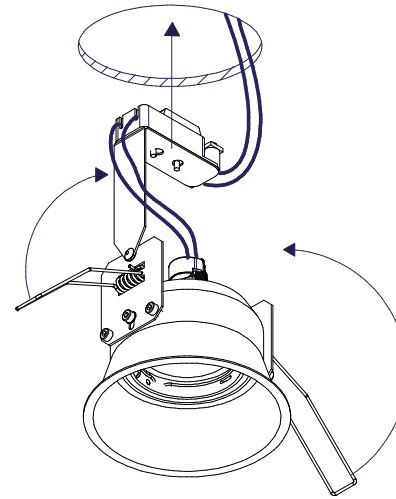

Lotis adjustable MR16

108812XX

Lamptype : QR-CBC 51 max. 50W

Fitting : GX5.3

1

2

3

4

CAN BE USED WITH

10889830
Conbox outer dimension 190x192x130

12290330
Gypkit 190X190XDIA92