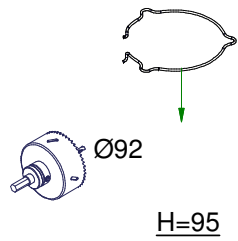

Lotis adjustable MR16

108812XX

Lamptype : QR-CBC 51 max. 50W

Fitting : GX5.3

1

2

3

4

CAN BE USED WITH

10889830
Conbox outer dimension 190x192x130

12290330
Gypkit 190X190XDIA92