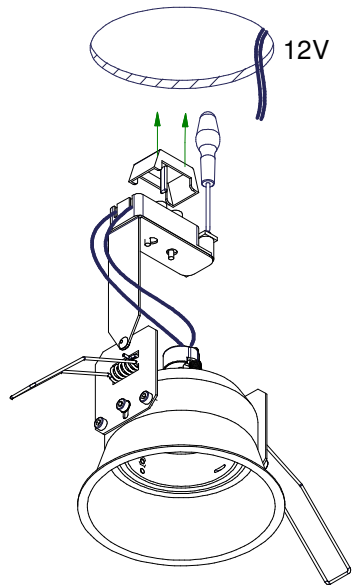

Lotis adjustable MR16

108812XX

Lamptype : QR-CBC 51 max. 50W

Fitting : GX5.3

1

2

3

4

CAN BE USED WITH

10889830
Conbox outer dimension 190x192x130

12290330
Gypkit 190X190XDIA92