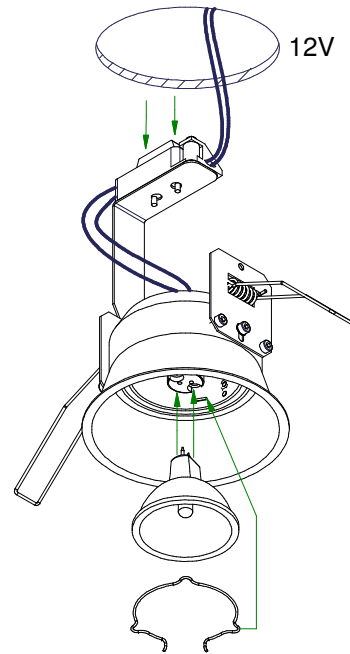

Lotis adjustable MR16

108812XX

Lamptype : QR-CBC 51 max. 50W

Fitting : GX5.3

1

2

3

4

CAN BE USED WITH

10889830
Conbox outer dimension 190x192x130

12290330
Gypkit 190X190XDIA92