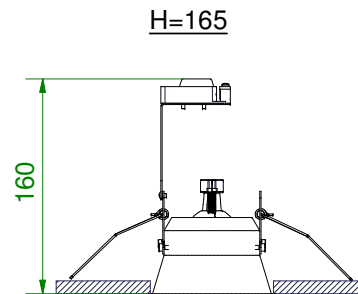

Lotis adjustable MR16

108812XX

Lamptype : QR-CBC 51 max. 50W

Fitting : GX5.3

1

2

3

4

CAN BE USED WITH

10889830
Conbox outer dimension 190x192x130

12290330
Gypkit 190X190XDIA92