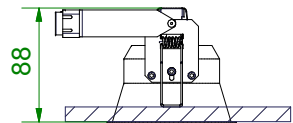

Lotis adjustable MR16

108812XX

Lamptype : QR-CBC 51 max. 50W

Fitting : GX5.3

1

2

3

4

CAN BE USED WITH

10889830
Conbox outer dimension 190x192x130

12290330
Gypkit 190X190XDIA92