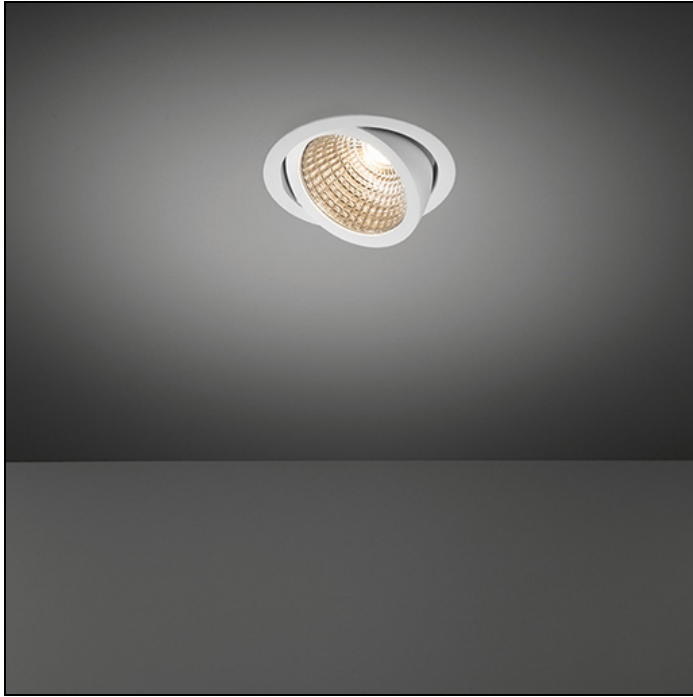

# K120 ADJUSTABLE

## K120 ADJUSTABLE LED GE

One letter is everything this elegant, simple and versatile spotlight portfolio needs. An example of a Modular classic, round, recessed and highly-bright K spotlights are ideal for hospitality and retail environments. A 45-degree inclination enables K to offer targeted illumination, highlighting the best aspects of key products, services and areas. We're adding yet another option to this core product to offer greater lighting flexibility for larger spaces. The K120 adjustable is the latest extension, with a larger diameter that offers a higher lumen output.

### SPECIFICATIONS

Lamp	1x LED Array		
Gear / Transfo	LED gear not incl.		
Cut-out size	ø 114 h 200		
Weight	0.39kg		
Min. distance	0.1 m		
IP	IP20		
Glow wire test	960°		
Lifetime	L80 B20 @ 50.000 hrs		
CRI	90		
Power supply	350mA	<b>500mA</b>	700mA
	33.3Vf	<b>34.3Vf</b>	35.7Vf
Connected load	11.7W	<b>17.2W</b>	25W
Lumen	1200lm	<b>1628lm</b>	2130lm
Efficacy	103lm/W	<b>95lm/W</b>	85lm/W
UGR	17	<b>19</b>	19
Adjustability	h 359° v 45°		

## K120 ADJUSTABLE LED GE