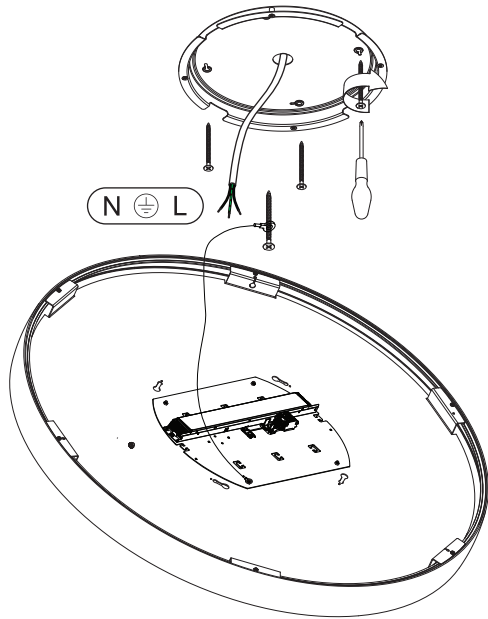

# Flat moon Eclips 950 ceiling Down LED Dali/PD

133633XX\_133634XX\_133635XX

Lorem ipsum