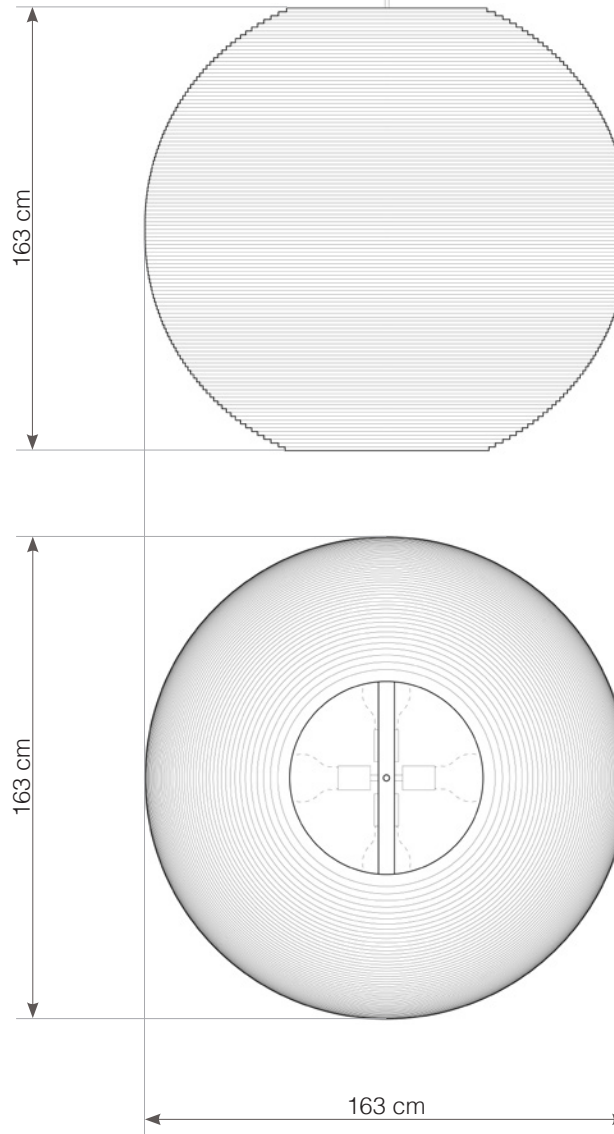

Arcturus

9x 100W maximum incandescent
E27 socket | 230V 50Hz | Class I

For use with dimmable incandescent bulbs. Also compatible with CFL bulbs or dimmable LED bulbs of equivalent wattage.

Mounting Installation: Suspended

recycled cardboard

responsibly made in holland

proudly designed in seattle | usa

responsible handmade quality

nontoxic fire retardant treated

contains tempered glass

gray powder-coated steel frame

compressed air recommended cleaning

use in dry location only

designed to recycle

hardwired cord set + ceiling canopy

INCLUDES A TWO-METER WHITE FABRIC CORD AND A GRAY POWDER COATED STEEL CANOPY. ○●
FIVE-METER CORDS ARE AVAILABLE FOR AN ADDITIONAL CHARGE.

Scraplight shades are non-toxic and are handmade using responsible practices. Because all Scraplights are handmade, dimensions may vary slightly. This luminaire is compatible with bulbs of the energy classes A++, A+, A, B, C, D & E (EU No 874/2012).