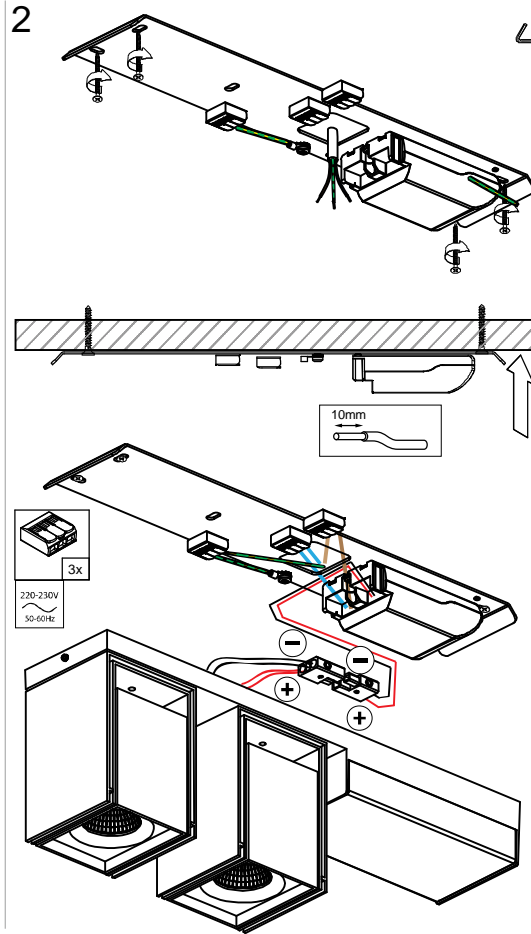

# Rektor 2x LED Warm Dim Tre Dim GI

142490XX\_142491XX

USE SPACE BELOW GEAR!!

 The light source contained in this luminaire shall only be replaced by the manufacturer or his service agent or a similar qualified person