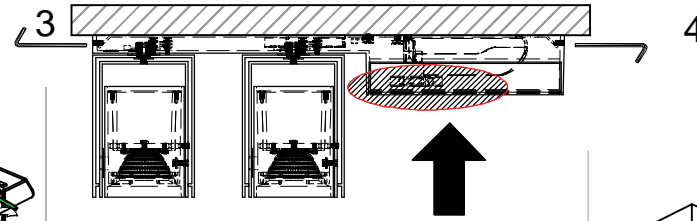

# Rektor 2x LED Warm Dim Tre Dim GI

142490XX\_142491XX

USE SPACE BELOW GEAR!!

 The light source contained in this luminaire shall only be replaced by the manufacturer or his service agent or a similar qualified person