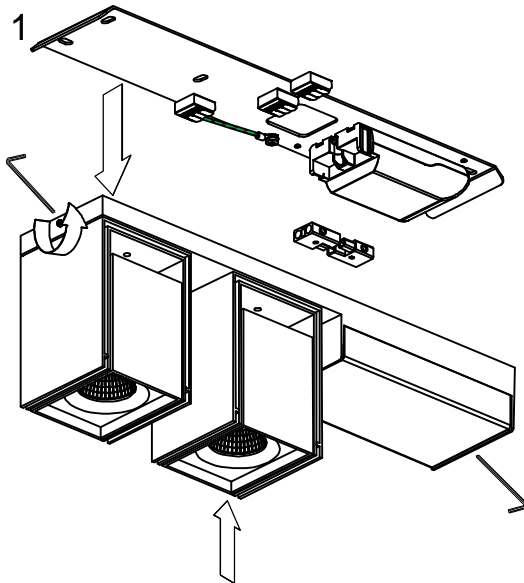

# Rektor 2x LED Warm Dim Tre Dim GI

142490XX\_142491XX

USE SPACE BELOW GEAR!!

 The light source contained in this luminaire shall only be replaced by the manufacturer or his service agent or a similar qualified person