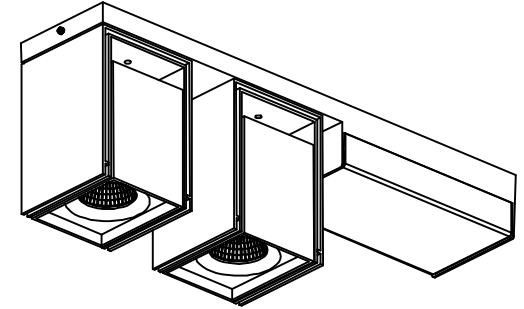

# Rektor 2x LED Warm Dim Tre Dim GI

142490XX\_142491XX

USE SPACE BELOW GEAR!!

 The light source contained in this luminaire shall only be replaced by the manufacturer or his service agent or a similar qualified person