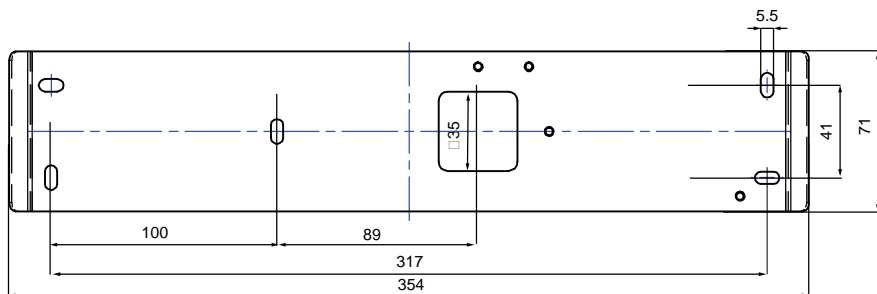

# Rektor 2x LED Warm Dim Tre Dim GI

142490XX\_142491XX

USE SPACE BELOW GEAR!!

 The light source contained in this luminaire shall only be replaced by the manufacturer or his service agent or a similar qualified person