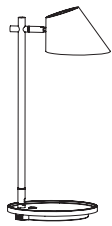

design<sup>®</sup>  
for the  
people

nordlux

Stay

Height (cm): 47  
Shade diameter (cm): 14.5  
Tube diameter (cm): 1.2  
Tilt angle: 90°

## Stay

Item number: 48185003  
EAN: 5701581455382

Packaging unit 2  
Material: Aluminium/Plastic  
IP20, Class 2 (Double isolated), 230V  
Cord: 180 cm, Black textile cable  
Can the cable be replaced? No  
Switch on the fixture  
LED MODUL, Light source incl. 14,5w led

Area: Indoor  
Energy class A++  
Transformer/driver placement: I lampen

Stay is a multi-functional and beautiful lighting design in the same time. The lamp has several gorgeous qualities, where the lampshade's flexible swivel mechanism allows for a directional light that creates optimal lighting conditions. In the table lamp base, there is a charging station with USB access as well as a build-in on/off switch function. Stay is made with integrated LED technology. Designed by Maria Berntsen