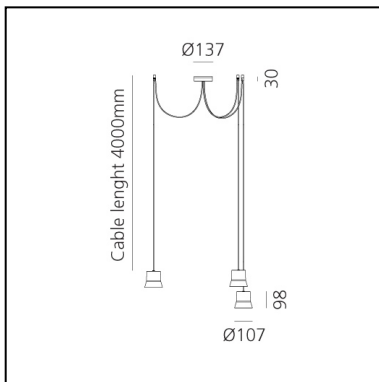

GIO.light Cluster - Black

Patrick Norguet

IP20   

LUMINAIRE

- Watt: **23W**
- Delivered lumen output: **1274lm**
- CCT: **3000K**
- Efficiency: **67%**
- Efficacy: **55.39lm/W**
- CRI: **90**

Notes

Max. cable length 4000mm
Max. distance between rose and decentralised hook 2500mm

FEATURES

- Product Code: **0232520A**
- Colour: **Black**
- Installation: **Suspension**
- Material: **Vetro, Alluminio**
- Series: **Design Collection**
- Environment: **Indoor**
- design by: **Patrick Norguet**

DIMENSIONS

- Height: **98 mm**
- Diameter: **107 mm**
- Base Width: **30 mm**
- Base Diameter: **110 mm**
- Glow Wire Test: **650°**

SOURCES INCLUDED

- Category: **Led**
- Number: **3**
- Watt: **8W**
- Delivered lumen output: **720lm**
- Color temperature (K): **3000K**
- CRI: **80**
- Color Tolerance: **MacAdam 3SDCM**
- Efficacy: **89lm/W**
- Service Life: **50000-L70**