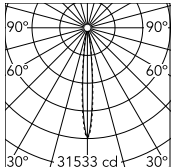

Physical

Colour	Black/Black
Trim	No
Orientation	Adjustable
Longitudinal tilting (°)	30
Recessed depth (mm)	75
Length (mm)	289
Net weight (kg)	0.50
IP internal	20
IP external	20

Download

[Mounting instructions](#)  ZIP

Photometric Files

[LDT / IES](#)  ZIP

Technical Drawings

[2D](#)  ZIP

[3D](#)  ZIP

[Bim](#)  ZIP

Schematic light drawing

Beam Angle: 10°

h(m)	E(lx)	D(m)
1	31533	0.18
2	7883	0.36
3	3504	0.54
4	1971	0.72
5	1261	0.90

Luminous flux luminaire
1747 lm (EXTREME CUT OFF)

Photometric

Lighting type	Direct
Light distribution	Symmetric
CCT (K)	2700
CRI>	90
Beam angle C0-180 (°)	10
Beam angle C90-270 (°)	10