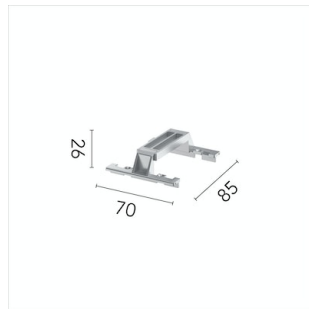

Accessories & Power Supply

REQUIRED
Frame

Installation

08.0517.00

Pre-installation No Trim Frame 8L
Fix Adjustable

OPTIONAL
Accessory

Mounting

08.0059.90