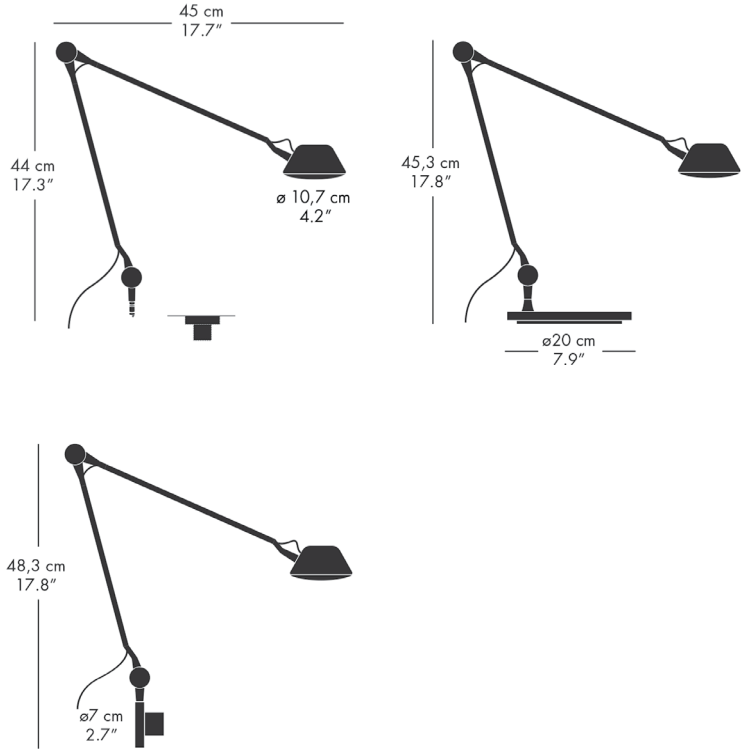

SPECIFICATIONS

WEIGHT

0,5 kg / 1.1 lb
(excl. table base, wall base, plug-in unit, adapter)

CORD

Length: 2,5 m / 98.7"
Material: PVC
Colour: White, Black, Blue

LIGHT SOURCE

Light source: LED array
Wattage: 8W
LED lifetime (lumen maintenance): 57.000h L70
Lumen output: 483 lm
Colour temperature: 2900 K
CRI: 89,9
SDCM: 3

LED FACTS

Flicker Pst LM: 0,0192
Flicker SVM: 0,5892
LED risk group: Risk group 0

PRODUCT CODE

Plug-in lamp, White: 62716005
Plug-in lamp, Black: 62716208
Plug-in lamp, Blue: 62716106

Table lamp, White: 62699105
Table lamp, Black: 62699008
Table lamp, Blue: 62699206

Wall lamp, White: 62698805
Wall lamp, Black: 62698708
Wall lamp, Blue: 62698906