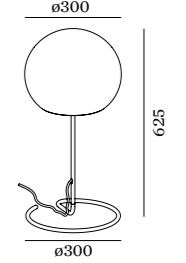

2.0

LED C35 max. 6W | E14
220-240VAC | 50-60Hz
opal glass hand blown | aluminium
steel powder coated | black textile
cable | incl. cable plug with
dimmer

2.30kg IP20

CODE
6432COWBO
6432COYBO

cable plug with dimmer

OPTIONAL

C35 LED E14 6W opal dim

2700K | 470lm 9003C101

more lamps and specs on page 80

3.0

QA60 max. 12W | E27
220-240VAC | 50-60Hz
opal glass hand blown | aluminium
steel powder coated | black textile
cable | incl. cable plug with
dimmer

3.30kg IP20

CODE
6433EOWBO
6433EOYBO

cable plug with dimmer

OPTIONAL

QA60 LED E27 9W dim

2700K | 800lm 9003E132

more lamps and specs on page 80