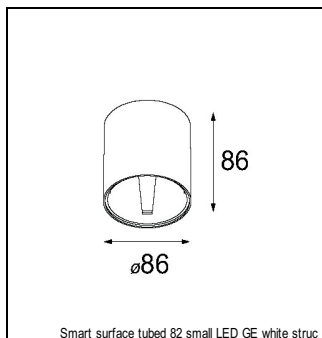

SMART CAKE 82 LED GE

ACCESSORIES

HUE-DEVICE

70000615	HUE TAP SWITCH
70008054	HUE SENSOR
70000152	HUE DIMMER SWITCH

HUE-BRIDGE

70000616	HUE BRIDGE EU
70000617	HUE BRIDGE UK

GYPKIT

12290130	GYPKIT 190X190 - Ø70
12291030	GYPKIT 210X190-2XØ70 R35-88

CONBOX

10889830	CONBOX 190X192X130X256

RECESSED-FRAME

12500230	SMART RECESSED RING 82

SURFACE-TUBED

12844009	SMART SURFACE TUBED 82 LARGE LED GI WHITE STRUC
12844032	SMART SURFACE TUBED 82 LARGE LED GI BLACK STRUC
12844024	SMART SURFACE TUBED 82 LARGE LED GI BRUSHED ALU
12845009	SMART SURFACE TUBED 82 LARGE LED GE WHITE STRUC
12845032	SMART SURFACE TUBED 82 LARGE LED GE BLACK STRUC
12845024	SMART SURFACE TUBED 82 LARGE LED GE BRUSHED ALU
12841009	SMART SURFACE TUBED 82 SMALL LED GE WHITE STRUC
12841032	SMART SURFACE TUBED 82 SMALL LED GE BLACK STRUC
12842409	SMART SURFACE TUBED SUSPENSION 82 XL LED DALI GI WHITE STRUC
12842432	SMART SURFACE TUBED SUSPENSION 82 XL LED DALI GI BLACK STRUC
12842424	SMART SURFACE TUBED SUSPENSION 82 XL LED DALI GI BRUSHED ALU
12842309	SMART SURFACE TUBED SUSPENSION 82 XL LED 1-10V/PUSHDIM GI WHITE STRUC
12842332	SMART SURFACE TUBED SUSPENSION 82 XL LED 1-10V/PUSHDIM GI BLACK STRUC
12842324	SMART SURFACE TUBED SUSPENSION 82 XL LED 1-10V/PUSHDIM GI BRUSHED ALU

ACCESSORIES

SURFACE-TUBED

12842209	SMART SURFACE TUBED SUSPENSION 82 XL LED TRE DIM GI WHITE STRUC
12842232	SMART SURFACE TUBED SUSPENSION 82 XL LED TRE DIM GI BLACK STRUC
12842224	SMART SURFACE TUBED SUSPENSION 82 XL LED TRE DIM GI BRUSHED ALU
12842009	SMART SURFACE TUBED SUSPENSION 82 LARGE LED GI WHITE STRUC
12842032	SMART SURFACE TUBED SUSPENSION 82 LARGE LED GI BLACK STRUC
12842024	SMART SURFACE TUBED SUSPENSION 82 LARGE LED GI BRUSHED ALU
12842809	SMART SURFACE TUBED SUSPENSION 82 LARGE LED GE WHITE STRUC
12842832	SMART SURFACE TUBED SUSPENSION 82 LARGE LED GE BLACK STRUC
12842909	SMART SURFACE TUBED SUSPENSION 82 XL LED GE WHITE STRUC
12842932	SMART SURFACE TUBED SUSPENSION 82 XL LED GE BLACK STRUC
12843009	SMART SURFACE TUBED 82 XL LED TRE DIM GI WHITE STRUC
12843032	SMART SURFACE TUBED 82 XL LED TRE DIM GI BLACK STRUC
12843024	SMART SURFACE TUBED 82 XL LED TRE DIM GI BRUSHED ALU
12843109	SMART SURFACE TUBED 82 XL LED 1-10V/PUSHDIM GI WHITE STRUC
12843132	SMART SURFACE TUBED 82 XL LED 1-10V/PUSHDIM GI BLACK STRUC
12843124	SMART SURFACE TUBED 82 XL LED 1-10V/PUSHDIM GI BRUSHED ALU
12843209	SMART SURFACE TUBED 82 XL LED DALI GI WHITE STRUC
12843232	SMART SURFACE TUBED 82 XL LED DALI GI BLACK STRUC
12843224	SMART SURFACE TUBED 82 XL LED DALI GI BRUSHED ALU
12843309	SMART SURFACE TUBED 82 XL LED GE WHITE STRUC
12843332	SMART SURFACE TUBED 82 XL LED GE BLACK STRUC

MASK

12500132	SMART MASK 82 2X BLACK STRUC
12500109	SMART MASK 82 2X WHITE STRUC
12500146	SMART MASK 82 2X GOLD
12500032	SMART MASK 82 1X BLACK STRUC
12500009	SMART MASK 82 1X WHITE STRUC
12500046	SMART MASK 82 1X GOLD

SURFACE-BOX

12515109	SMART SURFACE BOX 82 2X LED 1-10V/PUSHDIM GI WHITE STRUC
12515132	SMART SURFACE BOX 82 2X LED 1-10V/PUSHDIM GI BLACK STRUC
12515009	SMART SURFACE BOX 82 2X LED TRE DIM GI WHITE STRUC
12515032	SMART SURFACE BOX 82 2X LED TRE DIM GI BLACK STRUC