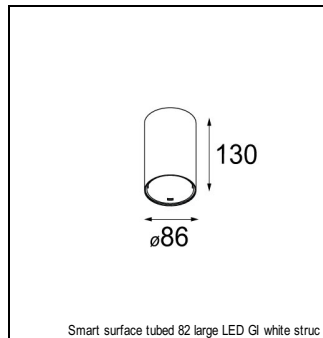

SMART CAKE 82 LED GE

ACCESSORIES

HUE-DEVICE

70000615	HUE TAP SWITCH
70008054	HUE SENSOR
70000152	HUE DIMMER SWITCH

HUE-BRIDGE

70000616	HUE BRIDGE EU
70000617	HUE BRIDGE UK

GYPKIT

12290130	GYPKIT 190X190 - Ø70
12291030	GYPKIT 210X190-2XØ70 R35-88

CONBOX

10889830	CONBOX 190X192X130X256

RECESSED-FRAME

12500230	SMART RECESSED RING 82

SURFACE-TUBED

12844009	SMART SURFACE TUBED 82 LARGE LED GI WHITE STRUC
12844032	SMART SURFACE TUBED 82 LARGE LED GI BLACK STRUC
12844024	SMART SURFACE TUBED 82 LARGE LED GI BRUSHED ALU
12845009	SMART SURFACE TUBED 82 LARGE LED GE WHITE STRUC
12845032	SMART SURFACE TUBED 82 LARGE LED GE BLACK STRUC
12845024	SMART SURFACE TUBED 82 LARGE LED GE BRUSHED ALU
12841009	SMART SURFACE TUBED 82 SMALL LED GE WHITE STRUC
12841032	SMART SURFACE TUBED 82 SMALL LED GE BLACK STRUC
12842409	SMART SURFACE TUBED SUSPENSION 82 XL LED DALI GI WHITE STRUC
12842432	SMART SURFACE TUBED SUSPENSION 82 XL LED DALI GI BLACK STRUC
12842424	SMART SURFACE TUBED SUSPENSION 82 XL LED DALI GI BRUSHED ALU
12842309	SMART SURFACE TUBED SUSPENSION 82 XL LED 1-10V/PUSHDIM GI WHITE STRUC
12842332	SMART SURFACE TUBED SUSPENSION 82 XL LED 1-10V/PUSHDIM GI BLACK STRUC
12842324	SMART SURFACE TUBED SUSPENSION 82 XL LED 1-10V/PUSHDIM GI BRUSHED ALU

ACCESSORIES

SURFACE-TUBED

12842209	SMART SURFACE TUBED SUSPENSION 82 XL LED TRE DIM GI WHITE STRUC
12842232	SMART SURFACE TUBED SUSPENSION 82 XL LED TRE DIM GI BLACK STRUC
12842224	SMART SURFACE TUBED SUSPENSION 82 XL LED TRE DIM GI BRUSHED ALU
12842009	SMART SURFACE TUBED SUSPENSION 82 LARGE LED GI WHITE STRUC
12842032	SMART SURFACE TUBED SUSPENSION 82 LARGE LED GI BLACK STRUC
12842024	SMART SURFACE TUBED SUSPENSION 82 LARGE LED GI BRUSHED ALU
12842809	SMART SURFACE TUBED SUSPENSION 82 LARGE LED GE WHITE STRUC
12842832	SMART SURFACE TUBED SUSPENSION 82 LARGE LED GE BLACK STRUC
12842909	SMART SURFACE TUBED SUSPENSION 82 XL LED GE WHITE STRUC
12842932	SMART SURFACE TUBED SUSPENSION 82 XL LED GE BLACK STRUC
12843009	SMART SURFACE TUBED 82 XL LED TRE DIM GI WHITE STRUC
12843032	SMART SURFACE TUBED 82 XL LED TRE DIM GI BLACK STRUC
12843024	SMART SURFACE TUBED 82 XL LED TRE DIM GI BRUSHED ALU
12843109	SMART SURFACE TUBED 82 XL LED 1-10V/PUSHDIM GI WHITE STRUC
12843132	SMART SURFACE TUBED 82 XL LED 1-10V/PUSHDIM GI BLACK STRUC
12843124	SMART SURFACE TUBED 82 XL LED 1-10V/PUSHDIM GI BRUSHED ALU
12843209	SMART SURFACE TUBED 82 XL LED DALI GI WHITE STRUC
12843232	SMART SURFACE TUBED 82 XL LED DALI GI BLACK STRUC
12843224	SMART SURFACE TUBED 82 XL LED DALI GI BRUSHED ALU
12843309	SMART SURFACE TUBED 82 XL LED GE WHITE STRUC
12843332	SMART SURFACE TUBED 82 XL LED GE BLACK STRUC

MASK

12500132	SMART MASK 82 2X BLACK STRUC
12500109	SMART MASK 82 2X WHITE STRUC
12500146	SMART MASK 82 2X GOLD
12500032	SMART MASK 82 1X BLACK STRUC
12500009	SMART MASK 82 1X WHITE STRUC
12500046	SMART MASK 82 1X GOLD

SURFACE-BOX

12515109	SMART SURFACE BOX 82 2X LED 1-10V/PUSHDIM GI WHITE STRUC
12515132	SMART SURFACE BOX 82 2X LED 1-10V/PUSHDIM GI BLACK STRUC
12515009	SMART SURFACE BOX 82 2X LED TRE DIM GI WHITE STRUC
12515032	SMART SURFACE BOX 82 2X LED TRE DIM GI BLACK STRUC