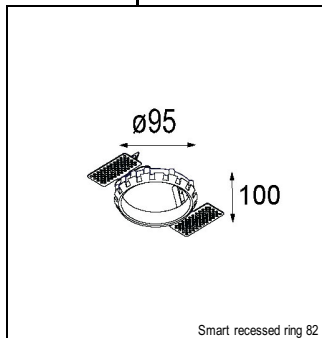

SMART CAKE 82 LED GE

ACCESSORIES

HUE-DEVICE

70000615	HUE TAP SWITCH
70008054	HUE SENSOR
70000152	HUE DIMMER SWITCH

HUE-BRIDGE

70000616	HUE BRIDGE EU
70000617	HUE BRIDGE UK

GYPKIT

12290130	GYPKIT 190X190 - Ø70
12291030	GYPKIT 210X190-2XØ70 R35-88

CONBOX

10889830	CONBOX 190X192X130X256

RECESSED-FRAME

12500230	SMART RECESSED RING 82

SURFACE-TUBED

12844009	SMART SURFACE TUBED 82 LARGE LED GI WHITE STRUC
12844032	SMART SURFACE TUBED 82 LARGE LED GI BLACK STRUC
12844024	SMART SURFACE TUBED 82 LARGE LED GI BRUSHED ALU
12845009	SMART SURFACE TUBED 82 LARGE LED GE WHITE STRUC
12845032	SMART SURFACE TUBED 82 LARGE LED GE BLACK STRUC
12845024	SMART SURFACE TUBED 82 LARGE LED GE BRUSHED ALU
12841009	SMART SURFACE TUBED 82 SMALL LED GE WHITE STRUC
12841032	SMART SURFACE TUBED 82 SMALL LED GE BLACK STRUC
12842409	SMART SURFACE TUBED SUSPENSION 82 XL LED DALI GI WHITE STRUC
12842432	SMART SURFACE TUBED SUSPENSION 82 XL LED DALI GI BLACK STRUC
12842424	SMART SURFACE TUBED SUSPENSION 82 XL LED DALI GI BRUSHED ALU
12842309	SMART SURFACE TUBED SUSPENSION 82 XL LED 1-10V/PUSHDIM GI WHITE STRUC
12842332	SMART SURFACE TUBED SUSPENSION 82 XL LED 1-10V/PUSHDIM GI BLACK STRUC
12842324	SMART SURFACE TUBED SUSPENSION 82 XL LED 1-10V/PUSHDIM GI BRUSHED ALU

ACCESSORIES

SURFACE-TUBED

12842209	SMART SURFACE TUBED SUSPENSION 82 XL LED TRE DIM GI WHITE STRUC
12842232	SMART SURFACE TUBED SUSPENSION 82 XL LED TRE DIM GI BLACK STRUC
12842224	SMART SURFACE TUBED SUSPENSION 82 XL LED TRE DIM GI BRUSHED ALU
12842009	SMART SURFACE TUBED SUSPENSION 82 LARGE LED GI WHITE STRUC
12842032	SMART SURFACE TUBED SUSPENSION 82 LARGE LED GI BLACK STRUC
12842024	SMART SURFACE TUBED SUSPENSION 82 LARGE LED GI BRUSHED ALU
12842809	SMART SURFACE TUBED SUSPENSION 82 LARGE LED GE WHITE STRUC
12842832	SMART SURFACE TUBED SUSPENSION 82 LARGE LED GE BLACK STRUC
12842909	SMART SURFACE TUBED SUSPENSION 82 XL LED GE WHITE STRUC
12842932	SMART SURFACE TUBED SUSPENSION 82 XL LED GE BLACK STRUC
12843009	SMART SURFACE TUBED 82 XL LED TRE DIM GI WHITE STRUC
12843032	SMART SURFACE TUBED 82 XL LED TRE DIM GI BLACK STRUC
12843024	SMART SURFACE TUBED 82 XL LED TRE DIM GI BRUSHED ALU
12843109	SMART SURFACE TUBED 82 XL LED 1-10V/PUSHDIM GI WHITE STRUC
12843132	SMART SURFACE TUBED 82 XL LED 1-10V/PUSHDIM GI BLACK STRUC
12843124	SMART SURFACE TUBED 82 XL LED 1-10V/PUSHDIM GI BRUSHED ALU
12843209	SMART SURFACE TUBED 82 XL LED DALI GI WHITE STRUC
12843232	SMART SURFACE TUBED 82 XL LED DALI GI BLACK STRUC
12843224	SMART SURFACE TUBED 82 XL LED DALI GI BRUSHED ALU
12843309	SMART SURFACE TUBED 82 XL LED GE WHITE STRUC
12843332	SMART SURFACE TUBED 82 XL LED GE BLACK STRUC

MASK

12500132	SMART MASK 82 2X BLACK STRUC
12500109	SMART MASK 82 2X WHITE STRUC
12500146	SMART MASK 82 2X GOLD
12500032	SMART MASK 82 1X BLACK STRUC
12500009	SMART MASK 82 1X WHITE STRUC
12500046	SMART MASK 82 1X GOLD

SURFACE-BOX

12515109	SMART SURFACE BOX 82 2X LED 1-10V/PUSHDIM GI WHITE STRUC
12515132	SMART SURFACE BOX 82 2X LED 1-10V/PUSHDIM GI BLACK STRUC
12515009	SMART SURFACE BOX 82 2X LED TRE DIM GI WHITE STRUC
12515032	SMART SURFACE BOX 82 2X LED TRE DIM GI BLACK STRUC