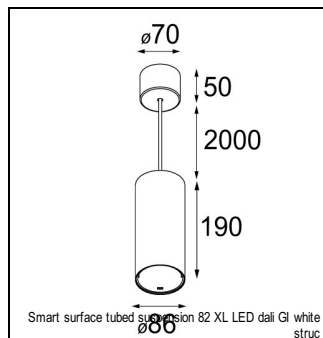

SMART CAKE 82 LED GE

ACCESSORIES

HUE-DEVICE

70000615	HUE TAP SWITCH
70008054	HUE SENSOR
70000152	HUE DIMMER SWITCH

HUE-BRIDGE

70000616	HUE BRIDGE EU
70000617	HUE BRIDGE UK

GYPKIT

12290130	GYPKIT 190X190 - Ø70
12291030	GYPKIT 210X190-2XØ70 R35-88

CONBOX

10889830	CONBOX 190X192X130X256

RECESSED-FRAME

12500230	SMART RECESSED RING 82

SURFACE-TUBED

12844009	SMART SURFACE TUBED 82 LARGE LED GI WHITE STRUC
12844032	SMART SURFACE TUBED 82 LARGE LED GI BLACK STRUC
12844024	SMART SURFACE TUBED 82 LARGE LED GI BRUSHED ALU
12845009	SMART SURFACE TUBED 82 LARGE LED GE WHITE STRUC
12845032	SMART SURFACE TUBED 82 LARGE LED GE BLACK STRUC
12845024	SMART SURFACE TUBED 82 LARGE LED GE BRUSHED ALU
12841009	SMART SURFACE TUBED 82 SMALL LED GE WHITE STRUC
12841032	SMART SURFACE TUBED 82 SMALL LED GE BLACK STRUC
12842409	SMART SURFACE TUBED SUSPENSION 82 XL LED DALI GI WHITE STRUC
12842432	SMART SURFACE TUBED SUSPENSION 82 XL LED DALI GI BLACK STRUC
12842424	SMART SURFACE TUBED SUSPENSION 82 XL LED DALI GI BRUSHED ALU
12842309	SMART SURFACE TUBED SUSPENSION 82 XL LED 1-10V/PUSHDIM GI WHITE STRUC
12842332	SMART SURFACE TUBED SUSPENSION 82 XL LED 1-10V/PUSHDIM GI BLACK STRUC
12842324	SMART SURFACE TUBED SUSPENSION 82 XL LED 1-10V/PUSHDIM GI BRUSHED ALU

ACCESSORIES

SURFACE-TUBED

12842209	SMART SURFACE TUBED SUSPENSION 82 XL LED TRE DIM GI WHITE STRUC
12842232	SMART SURFACE TUBED SUSPENSION 82 XL LED TRE DIM GI BLACK STRUC
12842224	SMART SURFACE TUBED SUSPENSION 82 XL LED TRE DIM GI BRUSHED ALU
12842009	SMART SURFACE TUBED SUSPENSION 82 LARGE LED GI WHITE STRUC
12842032	SMART SURFACE TUBED SUSPENSION 82 LARGE LED GI BLACK STRUC
12842024	SMART SURFACE TUBED SUSPENSION 82 LARGE LED GI BRUSHED ALU
12842809	SMART SURFACE TUBED SUSPENSION 82 LARGE LED GE WHITE STRUC
12842832	SMART SURFACE TUBED SUSPENSION 82 LARGE LED GE BLACK STRUC
12842909	SMART SURFACE TUBED SUSPENSION 82 XL LED GE WHITE STRUC
12842932	SMART SURFACE TUBED SUSPENSION 82 XL LED GE BLACK STRUC
12843009	SMART SURFACE TUBED 82 XL LED TRE DIM GI WHITE STRUC
12843032	SMART SURFACE TUBED 82 XL LED TRE DIM GI BLACK STRUC
12843024	SMART SURFACE TUBED 82 XL LED TRE DIM GI BRUSHED ALU
12843109	SMART SURFACE TUBED 82 XL LED 1-10V/PUSHDIM GI WHITE STRUC
12843132	SMART SURFACE TUBED 82 XL LED 1-10V/PUSHDIM GI BLACK STRUC
12843124	SMART SURFACE TUBED 82 XL LED 1-10V/PUSHDIM GI BRUSHED ALU
12843209	SMART SURFACE TUBED 82 XL LED DALI GI WHITE STRUC
12843232	SMART SURFACE TUBED 82 XL LED DALI GI BLACK STRUC
12843224	SMART SURFACE TUBED 82 XL LED DALI GI BRUSHED ALU
12843309	SMART SURFACE TUBED 82 XL LED GE WHITE STRUC
12843332	SMART SURFACE TUBED 82 XL LED GE BLACK STRUC

MASK

12500132	SMART MASK 82 2X BLACK STRUC
12500109	SMART MASK 82 2X WHITE STRUC
12500146	SMART MASK 82 2X GOLD
12500032	SMART MASK 82 1X BLACK STRUC
12500009	SMART MASK 82 1X WHITE STRUC
12500046	SMART MASK 82 1X GOLD

SURFACE-BOX

12515109	SMART SURFACE BOX 82 2X LED 1-10V/PUSHDIM GI WHITE STRUC
12515132	SMART SURFACE BOX 82 2X LED 1-10V/PUSHDIM GI BLACK STRUC
12515009	SMART SURFACE BOX 82 2X LED TRE DIM GI WHITE STRUC
12515032	SMART SURFACE BOX 82 2X LED TRE DIM GI BLACK STRUC