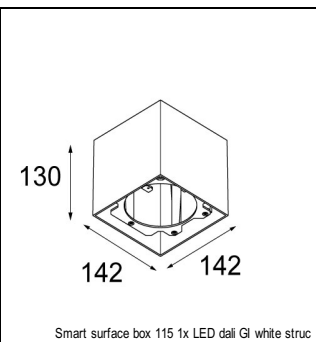

SMART KUP 115 ADJUSTABLE LED GE

ACCESSORIES

HUE-DEVICE

70000615	HUE TAP SWITCH
70008054	HUE SENSOR
70000152	HUE DIMMER SWITCH

HUE-BRIDGE

70000616	HUE BRIDGE EU
70000617	HUE BRIDGE UK

CONBOX

10889830	CONBOX 190X192X130X256

GYPKIT

12290530	GYPKIT 190X190 - Ø108

RECESSED-FRAME

12810230	RECESSED RING Ø127 H100

SURFACE-BOX

12801209	SMART SURFACE BOX 115 2X LED DALI GI WHITE STRUC
12801232	SMART SURFACE BOX 115 2X LED DALI GI BLACK STRUC
12801109	SMART SURFACE BOX 115 2X LED 1-10V/PUSHDIM GI WHITE STRUC
12801132	SMART SURFACE BOX 115 2X LED 1-10V/PUSHDIM GI BLACK STRUC
12801009	SMART SURFACE BOX 115 2X LED TRE DIM GI WHITE STRUC
12801032	SMART SURFACE BOX 115 2X LED TRE DIM GI BLACK STRUC
12800209	SMART SURFACE BOX 115 1X LED DALI GI WHITE STRUC
12800232	SMART SURFACE BOX 115 1X LED DALI GI BLACK STRUC
12800109	SMART SURFACE BOX 115 1X LED 1-10V/PUSHDIM GI WHITE STRUC
12800132	SMART SURFACE BOX 115 1X LED 1-10V/PUSHDIM GI BLACK STRUC
12800009	SMART SURFACE BOX 115 1X LED TRE DIM GI WHITE STRUC
12800032	SMART SURFACE BOX 115 1X LED TRE DIM GI BLACK STRUC

MASK

12810046 SMART MASK 115 2X GOLD

ACCESSORIES

MASK

12810146	SMART MASK 115 2X GOLD
12810032	SMART MASK 115 1X BLACK STRUC
12810009	SMART MASK 115 1X WHITE STRUC
12810046	SMART MASK 115 1X GOLD

SURFACE-TUBED

13140309	SMART SURFACE TUBED 115 LED DALI GI WHITE STRUC
13140332	SMART SURFACE TUBED 115 LED DALI GI BLACK STRUC
13140324	SMART SURFACE TUBED 115 LED DALI GI BRUSHED ALU
13140209	SMART SURFACE TUBED 115 LED 1-10V/PUSHDIM GI WHITE STRUC
13140232	SMART SURFACE TUBED 115 LED 1-10V/PUSHDIM GI BLACK STRUC
13140224	SMART SURFACE TUBED 115 LED 1-10V/PUSHDIM GI BRUSHED ALU
13140109	SMART SURFACE TUBED 115 LED TRE DIM GI WHITE STRUC
13140132	SMART SURFACE TUBED 115 LED TRE DIM GI BLACK STRUC
13140124	SMART SURFACE TUBED 115 LED TRE DIM GI BRUSHED ALU
13140409	SMART SURFACE TUBED 115 LED GE WHITE STRUC
13140432	SMART SURFACE TUBED 115 LED GE BLACK STRUC
13141109	SMART SURFACE TUBED SUSPENSION 115 LED TRE DIM GI WHITE STRUC
13141132	SMART SURFACE TUBED SUSPENSION 115 LED TRE DIM GI BLACK STRUC
13141124	SMART SURFACE TUBED SUSPENSION 115 LED TRE DIM GI BRUSHED ALU
13141209	SMART SURFACE TUBED SUSPENSION 115 LED 1-10V/PUSHDIM GI WHITE STRUC
13141232	SMART SURFACE TUBED SUSPENSION 115 LED 1-10V/PUSHDIM GI BLACK STRUC
13141224	SMART SURFACE TUBED SUSPENSION 115 LED 1-10V/PUSHDIM GI BRUSHED ALU
13141309	SMART SURFACE TUBED SUSPENSION 115 LED DALI GI WHITE STRUC
13141332	SMART SURFACE TUBED SUSPENSION 115 LED DALI GI BLACK STRUC
13141324	SMART SURFACE TUBED SUSPENSION 115 LED DALI GI BRUSHED ALU
13141409	SMART SURFACE TUBED SUSPENSION 115 LED GE WHITE STRUC
13141432	SMART SURFACE TUBED SUSPENSION 115 LED GE BLACK STRUC

SMART-BALL

11571009	SMART BALL SUSPENSION 115 GE WHITE STRUC
11571032	SMART BALL SUSPENSION 115 GE BLACK STRUC
11571109	SMART BALL SUSPENSION 115 TRE DIM GI WHITE STRUC
11571132	SMART BALL SUSPENSION 115 TRE DIM GI BLACK STRUC
11571209	SMART BALL SUSPENSION 115 1-10V/PUSHDIM GI WHITE STRUC