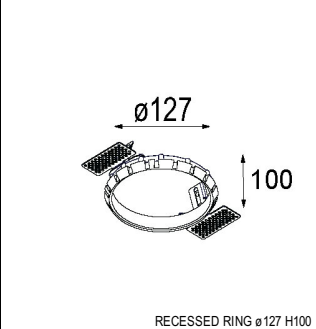

SMART KUP 115 ADJUSTABLE LED GE

ACCESSORIES

HUE-DEVICE

70000615	HUE TAP SWITCH
70008054	HUE SENSOR
70000152	HUE DIMMER SWITCH

HUE-BRIDGE

70000616	HUE BRIDGE EU
70000617	HUE BRIDGE UK

CONBOX

10889830	CONBOX 190X192X130X256

GYPKIT

12290530	GYPKIT 190X190 - Ø108

RECESSED-FRAME

12810230	RECESSED RING Ø127 H100

SURFACE-BOX

12801209	SMART SURFACE BOX 115 2X LED DALI GI WHITE STRUC
12801232	SMART SURFACE BOX 115 2X LED DALI GI BLACK STRUC
12801109	SMART SURFACE BOX 115 2X LED 1-10V/PUSHDIM GI WHITE STRUC
12801132	SMART SURFACE BOX 115 2X LED 1-10V/PUSHDIM GI BLACK STRUC
12801009	SMART SURFACE BOX 115 2X LED TRE DIM GI WHITE STRUC
12801032	SMART SURFACE BOX 115 2X LED TRE DIM GI BLACK STRUC
12800209	SMART SURFACE BOX 115 1X LED DALI GI WHITE STRUC
12800232	SMART SURFACE BOX 115 1X LED DALI GI BLACK STRUC
12800109	SMART SURFACE BOX 115 1X LED 1-10V/PUSHDIM GI WHITE STRUC
12800132	SMART SURFACE BOX 115 1X LED 1-10V/PUSHDIM GI BLACK STRUC
12800009	SMART SURFACE BOX 115 1X LED TRE DIM GI WHITE STRUC
12800032	SMART SURFACE BOX 115 1X LED TRE DIM GI BLACK STRUC

MASK

12810046 SMART MASK 115 2X GOLD

ACCESSORIES

MASK

12810146	SMART MASK 115 2X GOLD
12810032	SMART MASK 115 1X BLACK STRUC
12810009	SMART MASK 115 1X WHITE STRUC
12810046	SMART MASK 115 1X GOLD

SURFACE-TUBED

13140309	SMART SURFACE TUBED 115 LED DALI GI WHITE STRUC
13140332	SMART SURFACE TUBED 115 LED DALI GI BLACK STRUC
13140324	SMART SURFACE TUBED 115 LED DALI GI BRUSHED ALU
13140209	SMART SURFACE TUBED 115 LED 1-10V/PUSHDIM GI WHITE STRUC
13140232	SMART SURFACE TUBED 115 LED 1-10V/PUSHDIM GI BLACK STRUC
13140224	SMART SURFACE TUBED 115 LED 1-10V/PUSHDIM GI BRUSHED ALU
13140109	SMART SURFACE TUBED 115 LED TRE DIM GI WHITE STRUC
13140132	SMART SURFACE TUBED 115 LED TRE DIM GI BLACK STRUC
13140124	SMART SURFACE TUBED 115 LED TRE DIM GI BRUSHED ALU
13140409	SMART SURFACE TUBED 115 LED GE WHITE STRUC
13140432	SMART SURFACE TUBED 115 LED GE BLACK STRUC
13141109	SMART SURFACE TUBED SUSPENSION 115 LED TRE DIM GI WHITE STRUC
13141132	SMART SURFACE TUBED SUSPENSION 115 LED TRE DIM GI BLACK STRUC
13141124	SMART SURFACE TUBED SUSPENSION 115 LED TRE DIM GI BRUSHED ALU
13141209	SMART SURFACE TUBED SUSPENSION 115 LED 1-10V/PUSHDIM GI WHITE STRUC
13141232	SMART SURFACE TUBED SUSPENSION 115 LED 1-10V/PUSHDIM GI BLACK STRUC
13141224	SMART SURFACE TUBED SUSPENSION 115 LED 1-10V/PUSHDIM GI BRUSHED ALU
13141309	SMART SURFACE TUBED SUSPENSION 115 LED DALI GI WHITE STRUC
13141332	SMART SURFACE TUBED SUSPENSION 115 LED DALI GI BLACK STRUC
13141324	SMART SURFACE TUBED SUSPENSION 115 LED DALI GI BRUSHED ALU
13141409	SMART SURFACE TUBED SUSPENSION 115 LED GE WHITE STRUC
13141432	SMART SURFACE TUBED SUSPENSION 115 LED GE BLACK STRUC

SMART-BALL

11571009	SMART BALL SUSPENSION 115 GE WHITE STRUC
11571032	SMART BALL SUSPENSION 115 GE BLACK STRUC
11571109	SMART BALL SUSPENSION 115 TRE DIM GI WHITE STRUC
11571132	SMART BALL SUSPENSION 115 TRE DIM GI BLACK STRUC
11571209	SMART BALL SUSPENSION 115 1-10V/PUSHDIM GI WHITE STRUC