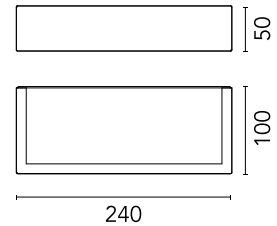

FLOS

F015E42B006 Grey

Mile Wall 2 Washer Down Dimmable 1-10V NEW

Designed by Antonio Citterio

LED - Power LED - 6.4W - 489lm - 4000K - CRI> 80

LED light source included. Integrated 220-240V ON/OFF and 1-10V or DALI dimmable electrical power. Equipped with double cable gland for electrical connection.

Are you a professional and your project needs consulting and support?

[BOOK AN APPOINTMENT](#)

Main specifications

Mounting	Wall
Environments	Outdoor wet location
LED type	Power LED
Lamp category	LED
Number of heads	1
Power (W)	6.4
System flux (lm)	489

Physical

Colour	Grey
Orientation	Fixed
Net weight (kg)	0.8
IP internal	65

Download

[Mounting instructions](#) ZIP

Photometric Files

[LDT / IES](#) ZIP

Technical Drawings

[2D](#) ZIP

[3D](#) ZIP

[Bim](#) ZIP

Schematic light drawing

Luminous flux luminaire
489 lm

Beam Angle: 52°

h(m)	E(lx)	D(m)
1	132	3.53
2	33	7.06
3	15	10.59
4	8	14.12
5	5	17.66

Photometric

Lighting type	Direct
Light distribution	Asymmetric
CCT (K)	4000
CRI>	80