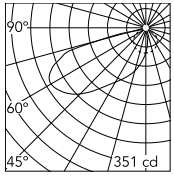

Physical

Colour	Grey
Orientation	Fixed
Net weight (kg)	0.8
IP internal	65

Download

[Mounting instructions](#) ZIP

Photometric Files

[LDT / IES](#) ZIP

Technical Drawings

[2D](#) ZIP

[3D](#) ZIP

[Bim](#) ZIP

Schematic light drawing

Luminous flux luminaire
489 lm

Beam Angle: 52°

h(m)	E(lx)	D(m)
1	132	3.53
2	33	7.06
3	15	10.59
4	8	14.12
5	5	17.66

Photometric

Lighting type	Direct
Light distribution	Asymmetric
CCT (K)	4000
CRI>	80