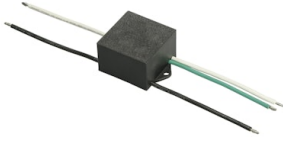

FLOS

F015E42B006 Grey

Mile Wall 2 Washer Down Dimmable 1-10V NEW

Designed by Antonio Citterio

LED - Power LED - 6.4W - 489lm - 4000K - CRI> 80

LED light source included. Integrated 220-240V ON/OFF and 1-10V or DALI dimmable electrical power. Equipped with double cable gland for electrical connection.

Are you a professional and your project needs consulting and support?

[BOOK AN APPOINTMENT](#)

Main specifications

Mounting	Wall
Environments	Outdoor wet location
LED type	Power LED
Lamp category	LED
Number of heads	1
Power (W)	6.4
System flux (lm)	489

[3D](#) ZIP

[Bim](#) ZIP

Schematic light drawing

Luminous flux luminaire
489 lm

Beam Angle: 52°

h(m)	E(lx)	D(m)
1	132	3.53
2	33	7.06
3	15	10.59
4	8	14.12
5	5	17.66

Photometric

Lighting type	Direct
Light distribution	Asymmetric
CCT (K)	4000
CRI>	80

Replaceable (LED only) light source by a professional

Replaceable control gear by a professional

Accessories & Power Supply

OPTIONAL
Accessory

F990E00A000

S.P.D. (SURGE PROTECTION
DEVICE)