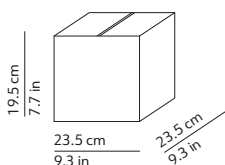

CODES AND DIMENSIONS / CODICI E DIMENSIONI

K2291059N
K2291059O
K2291059R

PACKAGING / IMBALLO

Diffuser
Volume: 0.011 m³ / 0.380 ft³
Gross weight: 0.86 kg / 1.89 lbs

Structure
Volume: 0.005 m³ / 0.174 ft³
Gross weight: 0.42 kg / 0.92 lbs