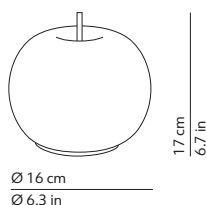

CODES AND DIMENSIONS / CODICI E DIMENSIONI

K2291059N
K2291059O
K2291059R

PACKAGING / IMBALLO

Diffuser
Volume: 0.011 m³ / 0.380 ft³
Gross weight: 0.86 kg / 1.89 lbs

Structure
Volume: 0.005 m³ / 0.174 ft³
Gross weight: 0.42 kg / 0.92 lbs