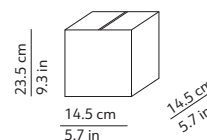

CODES AND DIMENSIONS / CODICI E DIMENSIONI

K2291059N
K2291059O
K2291059R

PACKAGING / IMBALLO

Diffuser
Volume: 0.011 m³ / 0.380 ft³
Gross weight: 0.86 kg / 1.89 lbs

Structure
Volume: 0.005 m³ / 0.174 ft³
Gross weight: 0.42 kg / 0.92 lbs