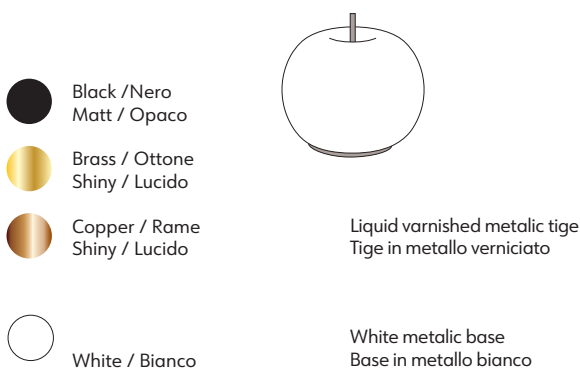

STRUCTURE / STRUTTURA

FURTHER INFORMATION / INFORMAZIONI AGGIUNTIVE

Feeding / Alimentazione
Light source / Sorgente luminosa
1 x 1.3W - 2700K - 150lm - CRI>80 - Board LED

Dimmer / Varialuce
No

Table lamp
Lampada da tavolo

Rechargeable Battery
Autonomy: 5h 30min - charge time: 4 hours - charge cable included (39.4in)
Batteria Ricaricabile
Autonomia: 5h 30min - tempo di carica: 4 ore - cavo caricabatteria incluso (100cm)