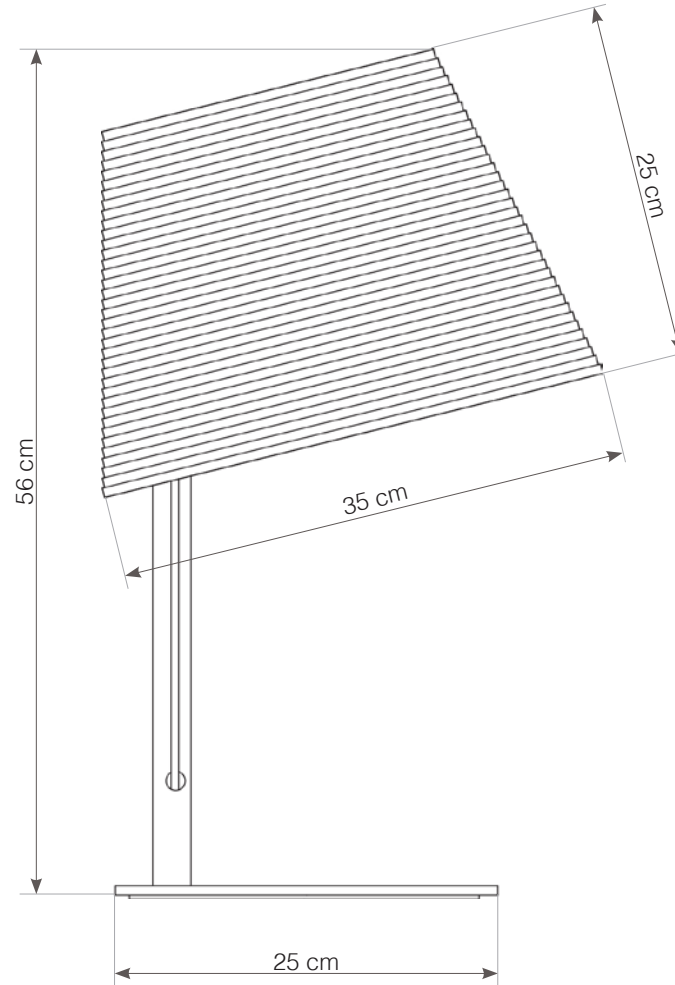

+31 (0)20 820 8990 | amsterdam@graypants.com | graypants.com
keizersgracht 241, 1016 EA amsterdam, the netherlands

Tilt Table Lamp

1x 60W maximum incandescent
E27 socket | 230V 50Hz | Class I

For use with dimmable incandescent bulbs. Also compatible with CFL bulbs or dimmable LED bulbs of equivalent wattage.

use in dry location only

designed to recycle

plug cord set + switch

INCLUDES A 2.5-METER WHITE FABRIC CORD WITH A STANDARD WALL PLUG AND HAND SWITCH. ○

Scraplight shades are non-toxic and are handmade using responsible practices. Because all Scraplights are handmade, dimensions may vary slightly. This luminaire is compatible with bulbs of the energy classes A++, A+, A, B, C, D & E (EU No 874/2012).