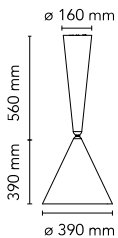

Diabolo

by Achille Castiglioni , 1998

Pendant light with direct lighting designed by A. Castiglioni, composed of a ceiling rose and diffuser. Body in aluminium with external paint in 3 different colour options (shiny white, beaver brown, and cherry red), while the inside of the diffuser is shiny white. The diffuser may be moved vertically from 95 to 240 cm using the cable reel within the ceiling rose. The light source has an E27 socket.

Mounting	Pendant
Environment	Indoor
Weight	2,9 Kg
Light sources available	1 x RF26998 LED 21W E27 2452lm 3000K CRI80 [e] Dimmable 1 x RF30429 LED E27 2200lm 2700K CRI80 [e] Dimmable
Emergency	Without
Voltage	220-240V
Power	Max 70W - 21W LED
Battery	No
Supply included	No
Materials	Aluminum
Colors	<ul style="list-style-type: none"> F2121035A - Cherry Red F2121026A - Beaver Brown F2121009A - White
Certificate	