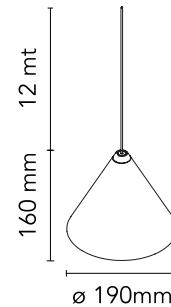

21W - 1035lm - 2700K

Suspension lamp providing diffused light. Black, white or blue varnished die-cast aluminium body coated with clear soft-touch varnish. Optical diffuser in opal PC. Suspension system of 12 metres with Kevlar reinforced coaxial cable. Available with wall/ceiling connection in black PC and power supply with floor switch in black varnished PC. The on/off switch is electronic with optical and touch dimm mechanism included or touch dimm and CASAMBI Ready version. Dimmer included. Compulsory to add either floor switch or ceiling/wall rose.

Are you a professional and your project needs consulting and support?

[BOOK AN APPOINTMENT](#)