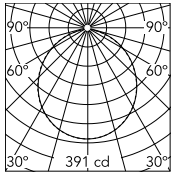

Physical

Colour	White
Length (mm)	190
Cord length (mm)	12000
Net weight (kg)	1
Package height (mm)	300
Package width (mm)	300
Package length (mm)	300
Package volume (m3)	0.03
IP internal	20

Download

Mounting instructions	↓ PDF
Mounting instructions	↓ PDF
Mounting instructions	↓ PDF
Spare Parts	↓ PDF

Photometric Files

LDT / IES	↓ LDT
-----------	-----------------------

Technical Drawings

Bim	↓ ZIP
---------------------	-----------------------

Schematic light drawing

Luminous flux Luminaire
1035 lm

Photometric