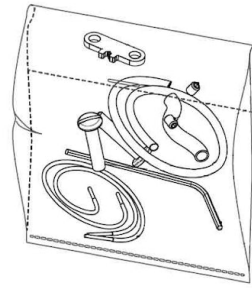

String Light Cable

Spare Parts

- | | | |
|-----|---|-----------|
| 01. | Kit with white hooks and white cable clamps | RF6480109 |
| 02. | Power supply unit for led | RF22934 |
| 03. | Kit with allen key and screws for ceiling rose assembly | RFU648200 |
| 03. | Kit with allen key and screws for ceiling rose assembly | RF6480200 |

DOWNLOAD

RF6480109

Kit with white hooks and white cable clamps

RF22934

Power supply unit for led

RFU648200

Kit with allen key and screws for ceiling rose assembly

RF6480200

Kit with allen key and screws for ceiling rose assembly