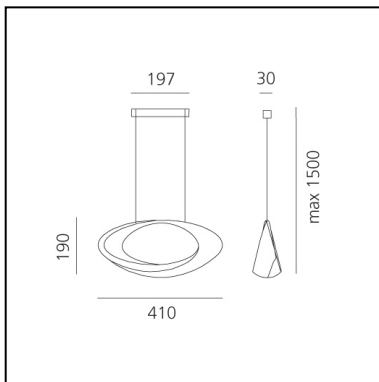

## LUMINAIRE

- Watt: **44W**
- Voltage: **220-240V**
- Delivered lumen output: **2641lm**
- CCT: **2700K**
- Efficiency: **73%**
- Efficacy: **60.01lm/W**
- CRI: **95**
- Dimmable Typology: **Push**

## FEATURES

- Product Code: **1182W10A**
- Colour: **White**
- Installation: **Suspension**
- Material: **Aluminium**
- Series: **Design Collection**
- Environment: **Indoor**
- Area contract: **Residential**
- Emission: **Indirect Diffused**
- design by: **Eric Solè**

## DIMENSIONS

- Width: **410 mm**
- Base Length: **190 mm**
- Base Width: **95 mm**
- Max Height from ceiling: **1500 mm**
- Glow Wire Test: **750°**

## SOURCES INCLUDED

- Category: **Led**
- Number: **1**
- Watt: **37W**
- Delivered lumen output: **3761lm**
- Color temperature (K): **2700K**
- CRI: **90**
- Color Tolerance: **MacAdam 2SDCM**