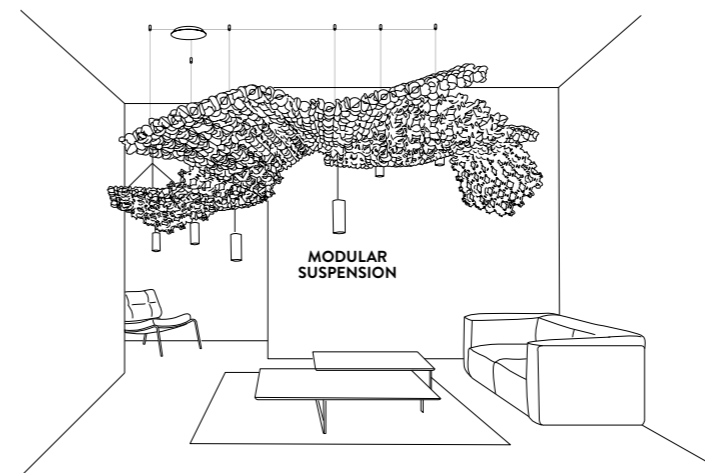

PRODUCT / PRODOTTO	DIMENSIONS / MISURE	COLOUR / COLORE	CODE / CODICE
ADDITIONAL CEILING/WALL SPOTLIGHT LED: 10W - 220~240Vac/ 24Vdc 3000 Kelvin- 1550 Lumen - Dimmable Made of: Steel - Matte White RAL9016 Weight: net 0,18 kg - gross 0,20 kg Package: 8 x 8 x h. 11 cm		☐ WHITE	ACC00PLF0000W_NUV

CANOPY DETAILS

NUVEM

Ø 18 / 12 cm x h. 3 cm (Ø 7" / 4-3/4" x h. 1")
La coppetta ospita fino 6 cavi elettrici
Canopy max 6 electric wires
Standard cable kit: 6 m - Kit cavi da 6m standard

NUVEM ENTIRE COLLECTION