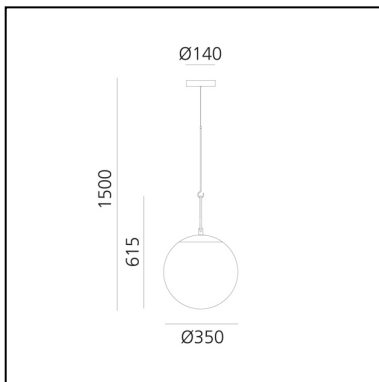

nh 35 Suspension

Neri&Hu

IP20    Dimmerable: 

LUMINAIRE

- Watt: **17W**
- Voltage: **220-240V**
- Delivered lumen output: **1775lm**
- Efficiency: **90%**
- Efficacy: **104.43lm/W**
- CRI: **80**

DESCRIPTION

FEATURES

- Product Code: **1283010A**
- Colour: **Black/brass**
- Installation: **Suspension**
- Material: **Blown glass, brushed brass**
- Series: **Design Collection**
- Environment: **Indoor**
- design by: **Neri&Hu**

DIMENSIONS

- Height: **615 mm**
- Diameter: **350 mm**
- Base Diameter: **140 mm**

SOURCES NOT INCLUDED

- Category: **LED RETROFIT**
- Number: **1**
- Watt: **20W**
- Socket: **E27**