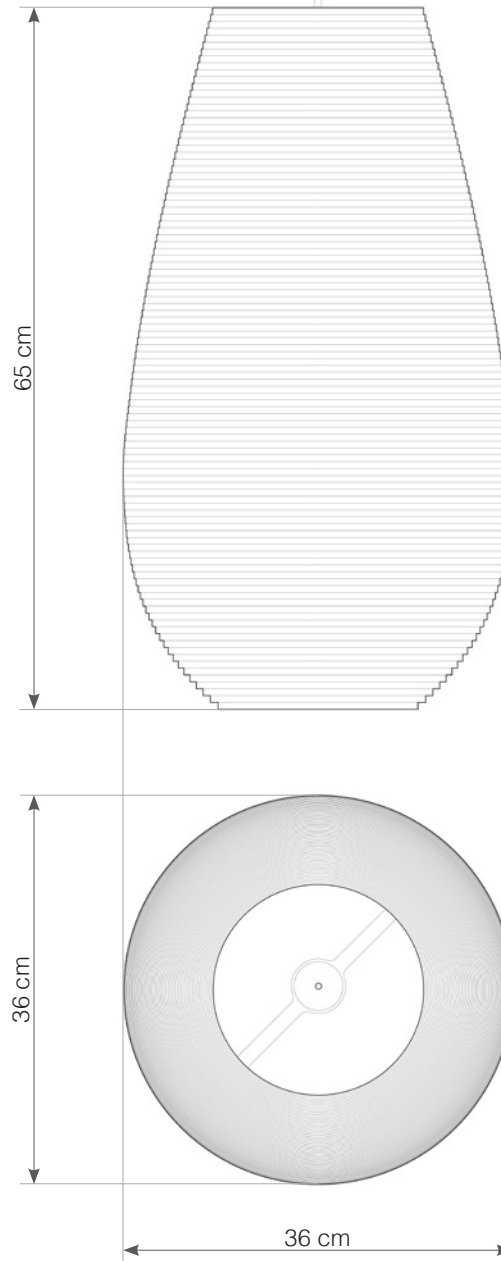

Drop26

1x 60W maximum incandescent
E27 socket | 230V 50Hz | Class II

For use with dimmable incandescent bulbs. Also compatible with CFL bulbs or dimmable LED bulbs of equivalent wattage.

Mounting Installation: Suspended

recycled cardboard

responsibly made in holland

proudly designed in seattle | usa

responsible handmade quality

nontoxic fire retardant treated

compressed air recommended cleaning

use in dry location only

designed to recycle

hardwired cord set + ceiling canopy

INCLUDES A TWO-METER WHITE FABRIC CORD AND A GRAY POWDER COATED STEEL CANOPY. ○●
FIVE-METER CORDS ARE AVAILABLE FOR AN ADDITIONAL CHARGE.

Scraplight shades are non-toxic and are handmade using responsible practices. Because all Scraplights are handmade, dimensions may vary slightly. This luminaire is compatible with bulbs of the energy classes A++, A+, A, B, C, D & E (EU No 874/2012).