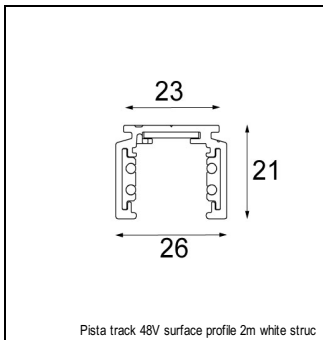

13418409	PISTA SURFACE MOUNTED LED GEAR 48V 75W (FOR SURFACE INSTALLATION) WHITE STRUC
13410709	PISTA TRACK 48V COVER 2M WHITE STRUC
13410732	PISTA TRACK 48V COVER 2M BLACK STRUC
13410609	PISTA TRACK 48V COVER 1M WHITE STRUC
13410632	PISTA TRACK 48V COVER 1M BLACK STRUC
13418332	PISTA TRACK 48V ELECTRICAL/MECHANICAL (SURFACE/SUSPENSION) CONNECTION
13418309	PISTA TRACK 48V ELECTRICAL/MECHANICAL (RECESSED FLANGE) CONNECTION 90° OUTSIDE
13419609	PISTA TRACK 48V ELECTRICAL/MECHANICAL (RECESSED FLANGE) CONNECTION 90° OUTSIDE
13419632	PISTA TRACK 48V ELECTRICAL/MECHANICAL (RECESSED FLANGE) CONNECTION 90° INSIDE
13419509	PISTA TRACK 48V ELECTRICAL/MECHANICAL (RECESSED FLANGE) CONNECTION 90° INSIDE
13419532	PISTA TRACK 48V ELECTRICAL/MECHANICAL (UP/DOWN) CONNECTION 90° WHITE STRUC
12360309	PISTA TRACK 48V ELECTRICAL/MECHANICAL (UP/DOWN) CONNECTION 90° BLACK STRUC
12360332	PISTA TRACK 48V ELECTRICAL/MECHANICAL (UP/DOWN) CONNECTION 90° OUTSIDE
13418709	PISTA TRACK 48V ELECTRICAL/MECHANICAL (SUSPENSION) CONNECTION 90° OUTSIDE
13418732	PISTA TRACK 48V ELECTRICAL/MECHANICAL (SUSPENSION) CONNECTION 90° INSIDE WHITE
13418609	PISTA TRACK 48V ELECTRICAL/MECHANICAL (SUSPENSION) CONNECTION 90° INSIDE BLACK
13418632	PISTA TRACK 48V ELECTRICAL/MECHANICAL (SURFACE) CONNECTION 90° OUTSIDE BLACK
13418232	PISTA TRACK 48V ELECTRICAL/MECHANICAL (SURFACE) CONNECTION 90° OUTSIDE WHITE
13418209	PISTA TRACK 48V ELECTRICAL/MECHANICAL (SURFACE) CONNECTION 90° INSIDE BLACK
13418132	PISTA TRACK 48V ELECTRICAL/MECHANICAL (SURFACE) CONNECTION 90° INSIDE WHITE
13418109	PISTA TRACK 48V ELECTRICAL/MECHANICAL (RECESSED) CONNECTION 180° WHITE STRUC
13418109	PISTA TRACK 48V ELECTRICAL/MECHANICAL (RECESSED) CONNECTION 180° BLACK STRUC
13419732	PISTA TRACK 48V ELECTRICAL/MECHANICAL (UP/DOWN) CONNECTION 180° WHITE STRUC
12360509	PISTA TRACK 48V ELECTRICAL/MECHANICAL (UP/DOWN) CONNECTION 180° BLACK STRUC
12360532	PISTA TRACK 48V ELECTRICAL/MECHANICAL (UP/DOWN) CONNECTION 180° WHSTR
13419009	PISTA TRACK 48V ELECTRICAL/MECHANICAL (SUSPENSION) CONNECTION 180° BLSTR
13419032	PISTA TRACK 48V ELECTRICAL/MECHANICAL (SUSPENSION) CONNECTION 180° BLSTR
13411309	PISTA TRACK 48V ELECTRICAL (SURFACE) CONNECTION 180° WHITE STRUC
13411332	PISTA TRACK 48V ELECTRICAL (SURFACE) CONNECTION 180° BLACK STRUC
13419409	PISTA TRACK 48V RECESSED (FLANGE) ENDPLATES (2) WHITE STRUC
13419432	PISTA TRACK 48V RECESSED (FLANGE) ENDPLATES (2) BLACK STRUC
13411132	PISTA TRACK 48V REC ENDPLATE (2) BLACK STRUC
12360609	PISTA TRACK 48V UP/DOWN ENDPLATES (2) WHITE STRUC
12360632	PISTA TRACK 48V UP/DOWN ENDPLATES (2) BLACK STRUC
13411009	PISTA TRACK 48V SURFACE ENDPLATE (2) WHITE STRUC
13411032	PISTA TRACK 48V SURFACE ENDPLATE (2) BLACK STRUC