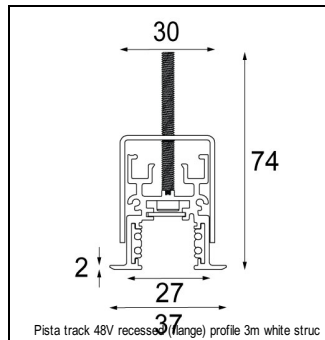

ACCESSORIES

TRACK48V

13418409	PISTA SURFACE MOUNTED LED GEAR 48V 75W (FOR SURFACE INSTALLATION) WHITE STRUC
13410709	PISTA TRACK 48V COVER 2M WHITE STRUC
13410732	PISTA TRACK 48V COVER 2M BLACK STRUC
13410609	PISTA TRACK 48V COVER 1M WHITE STRUC
13410632	PISTA TRACK 48V COVER 1M BLACK STRUC
13418332	PISTA TRACK 48V ELECTRICAL/MECHANICAL (SURFACE/SUSPENSION) CONNECTION
13418309	PISTA TRACK 48V ELECTRICAL/MECHANICAL (RECESSED FLANGE) CONNECTION 90° OUTSIDE
13419609	PISTA TRACK 48V ELECTRICAL/MECHANICAL (RECESSED FLANGE) CONNECTION 90° OUTSIDE
13419632	PISTA TRACK 48V ELECTRICAL/MECHANICAL (RECESSED FLANGE) CONNECTION 90° INSIDE
13419509	PISTA TRACK 48V ELECTRICAL/MECHANICAL (RECESSED FLANGE) CONNECTION 90° INSIDE
13419532	PISTA TRACK 48V ELECTRICAL/MECHANICAL (UP/DOWN) CONNECTION 90° WHITE STRUC
12360309	PISTA TRACK 48V ELECTRICAL/MECHANICAL (UP/DOWN) CONNECTION 90° BLACK STRUC
12360332	PISTA TRACK 48V ELECTRICAL/MECHANICAL (UP/DOWN) CONNECTION 90° OUTSIDE
13418709	PISTA TRACK 48V ELECTRICAL/MECHANICAL (SUSPENSION) CONNECTION 90° OUTSIDE
13418732	PISTA TRACK 48V ELECTRICAL/MECHANICAL (SUSPENSION) CONNECTION 90° INSIDE WHITE
13418609	PISTA TRACK 48V ELECTRICAL/MECHANICAL (SUSPENSION) CONNECTION 90° INSIDE BLACK
13418632	PISTA TRACK 48V ELECTRICAL/MECHANICAL (SURFACE) CONNECTION 90° OUTSIDE BLACK
13418232	PISTA TRACK 48V ELECTRICAL/MECHANICAL (SURFACE) CONNECTION 90° OUTSIDE WHITE
13418209	PISTA TRACK 48V ELECTRICAL/MECHANICAL (SURFACE) CONNECTION 90° INSIDE BLACK
13418132	PISTA TRACK 48V ELECTRICAL/MECHANICAL (SURFACE) CONNECTION 90° INSIDE WHITE
13418109	PISTA TRACK 48V ELECTRICAL/MECHANICAL (RECESSED) CONNECTION 180° WHITE STRUC
13418109	PISTA TRACK 48V ELECTRICAL/MECHANICAL (RECESSED) CONNECTION 180° BLACK STRUC
13419732	PISTA TRACK 48V ELECTRICAL/MECHANICAL (UP/DOWN) CONNECTION 180° WHITE STRUC
12360509	PISTA TRACK 48V ELECTRICAL/MECHANICAL (UP/DOWN) CONNECTION 180° BLACK STRUC
12360532	PISTA TRACK 48V ELECTRICAL/MECHANICAL (UP/DOWN) CONNECTION 180° WHSTR
13419009	PISTA TRACK 48V ELECTRICAL/MECHANICAL (SUSPENSION) CONNECTION 180° BLSTR
13419032	PISTA TRACK 48V ELECTRICAL/MECHANICAL (SUSPENSION) CONNECTION 180° BLSTR
13411309	PISTA TRACK 48V ELECTRICAL (SURFACE) CONNECTION 180° WHITE STRUC
13411332	PISTA TRACK 48V ELECTRICAL (SURFACE) CONNECTION 180° BLACK STRUC
13419409	PISTA TRACK 48V RECESSED (FLANGE) ENDPLATES (2) WHITE STRUC
13419432	PISTA TRACK 48V RECESSED (FLANGE) ENDPLATES (2) BLACK STRUC
13411132	PISTA TRACK 48V REC ENDPLATE (2) BLACK STRUC
12360609	PISTA TRACK 48V UP/DOWN ENDPLATES (2) WHITE STRUC
12360632	PISTA TRACK 48V UP/DOWN ENDPLATES (2) BLACK STRUC
13411009	PISTA TRACK 48V SURFACE ENDPLATE (2) WHITE STRUC
13411032	PISTA TRACK 48V SURFACE ENDPLATE (2) BLACK STRUC