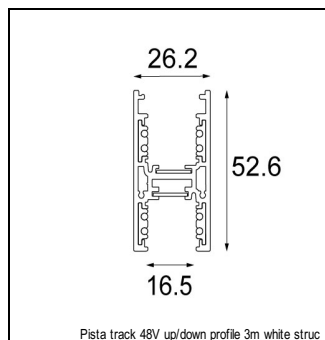

13418409	PISTA SURFACE MOUNTED LED GEAR 48V 75W (FOR SURFACE INSTALLATION) WHITE STRUC
13410709	PISTA TRACK 48V COVER 2M WHITE STRUC
13410732	PISTA TRACK 48V COVER 2M BLACK STRUC
13410609	PISTA TRACK 48V COVER 1M WHITE STRUC
13410632	PISTA TRACK 48V COVER 1M BLACK STRUC
13418332	PISTA TRACK 48V ELECTRICAL/MECHANICAL (SURFACE/SUSPENSION) CONNECTION
13418309	PISTA TRACK 48V ELECTRICAL/MECHANICAL (RECESSED FLANGE) CONNECTION 90° OUTSIDE
13419609	PISTA TRACK 48V ELECTRICAL/MECHANICAL (RECESSED FLANGE) CONNECTION 90° OUTSIDE
13419632	PISTA TRACK 48V ELECTRICAL/MECHANICAL (RECESSED FLANGE) CONNECTION 90° INSIDE
13419509	PISTA TRACK 48V ELECTRICAL/MECHANICAL (RECESSED FLANGE) CONNECTION 90° INSIDE
13419532	PISTA TRACK 48V ELECTRICAL/MECHANICAL (UP/DOWN) CONNECTION 90° WHITE STRUC
12360309	PISTA TRACK 48V ELECTRICAL/MECHANICAL (UP/DOWN) CONNECTION 90° BLACK STRUC
12360332	PISTA TRACK 48V ELECTRICAL/MECHANICAL (UP/DOWN) CONNECTION 90° OUTSIDE
13418709	PISTA TRACK 48V ELECTRICAL/MECHANICAL (SUSPENSION) CONNECTION 90° OUTSIDE
13418732	PISTA TRACK 48V ELECTRICAL/MECHANICAL (SUSPENSION) CONNECTION 90° INSIDE WHITE
13418609	PISTA TRACK 48V ELECTRICAL/MECHANICAL (SUSPENSION) CONNECTION 90° INSIDE BLACK
13418632	PISTA TRACK 48V ELECTRICAL/MECHANICAL (SURFACE) CONNECTION 90° OUTSIDE BLACK
13418232	PISTA TRACK 48V ELECTRICAL/MECHANICAL (SURFACE) CONNECTION 90° OUTSIDE WHITE
13418209	PISTA TRACK 48V ELECTRICAL/MECHANICAL (SURFACE) CONNECTION 90° INSIDE BLACK
13418132	PISTA TRACK 48V ELECTRICAL/MECHANICAL (SURFACE) CONNECTION 90° INSIDE WHITE
13418109	PISTA TRACK 48V ELECTRICAL/MECHANICAL (RECESSED) CONNECTION 180° WHITE STRUC
13418109	PISTA TRACK 48V ELECTRICAL/MECHANICAL (RECESSED) CONNECTION 180° BLACK STRUC
13419732	PISTA TRACK 48V ELECTRICAL/MECHANICAL (UP/DOWN) CONNECTION 180° WHITE STRUC
12360509	PISTA TRACK 48V ELECTRICAL/MECHANICAL (UP/DOWN) CONNECTION 180° BLACK STRUC
12360532	PISTA TRACK 48V ELECTRICAL/MECHANICAL (UP/DOWN) CONNECTION 180° WHSTR
13419009	PISTA TRACK 48V ELECTRICAL/MECHANICAL (SUSPENSION) CONNECTION 180° BLSTR
13419032	PISTA TRACK 48V ELECTRICAL/MECHANICAL (SUSPENSION) CONNECTION 180° BLSTR
13411309	PISTA TRACK 48V ELECTRICAL (SURFACE) CONNECTION 180° WHITE STRUC
13411332	PISTA TRACK 48V ELECTRICAL (SURFACE) CONNECTION 180° BLACK STRUC
13419409	PISTA TRACK 48V RECESSED (FLANGE) ENDPLATES (2) WHITE STRUC
13419432	PISTA TRACK 48V RECESSED (FLANGE) ENDPLATES (2) BLACK STRUC
13411132	PISTA TRACK 48V REC ENDPLATE (2) BLACK STRUC
12360609	PISTA TRACK 48V UP/DOWN ENDPLATES (2) WHITE STRUC
12360632	PISTA TRACK 48V UP/DOWN ENDPLATES (2) BLACK STRUC
13411009	PISTA TRACK 48V SURFACE ENDPLATE (2) WHITE STRUC
13411032	PISTA TRACK 48V SURFACE ENDPLATE (2) BLACK STRUC