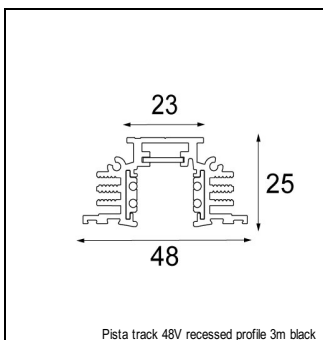

ACCESSORIES

TRACK48V

13418409	PISTA SURFACE MOUNTED LED GEAR 48V 75W (FOR SURFACE INSTALLATION) WHITE STRUC
13410709	PISTA TRACK 48V COVER 2M WHITE STRUC
13410732	PISTA TRACK 48V COVER 2M BLACK STRUC
13410609	PISTA TRACK 48V COVER 1M WHITE STRUC
13410632	PISTA TRACK 48V COVER 1M BLACK STRUC
13418332	PISTA TRACK 48V ELECTRICAL/MECHANICAL (SURFACE/SUSPENSION) CONNECTION
13418309	PISTA TRACK 48V ELECTRICAL/MECHANICAL (RECESSED FLANGE) CONNECTION 90° OUTSIDE
13419609	PISTA TRACK 48V ELECTRICAL/MECHANICAL (RECESSED FLANGE) CONNECTION 90° OUTSIDE
13419632	PISTA TRACK 48V ELECTRICAL/MECHANICAL (RECESSED FLANGE) CONNECTION 90° INSIDE
13419509	PISTA TRACK 48V ELECTRICAL/MECHANICAL (RECESSED FLANGE) CONNECTION 90° INSIDE
13419532	PISTA TRACK 48V ELECTRICAL/MECHANICAL (UP/DOWN) CONNECTION 90° WHITE STRUC
12360309	PISTA TRACK 48V ELECTRICAL/MECHANICAL (UP/DOWN) CONNECTION 90° BLACK STRUC
12360332	PISTA TRACK 48V ELECTRICAL/MECHANICAL (UP/DOWN) CONNECTION 90° OUTSIDE
13418709	PISTA TRACK 48V ELECTRICAL/MECHANICAL (SUSPENSION) CONNECTION 90° OUTSIDE
13418732	PISTA TRACK 48V ELECTRICAL/MECHANICAL (SUSPENSION) CONNECTION 90° INSIDE WHITE
13418609	PISTA TRACK 48V ELECTRICAL/MECHANICAL (SUSPENSION) CONNECTION 90° INSIDE BLACK
13418632	PISTA TRACK 48V ELECTRICAL/MECHANICAL (SURFACE) CONNECTION 90° OUTSIDE BLACK
13418232	PISTA TRACK 48V ELECTRICAL/MECHANICAL (SURFACE) CONNECTION 90° OUTSIDE WHITE
13418209	PISTA TRACK 48V ELECTRICAL/MECHANICAL (SURFACE) CONNECTION 90° INSIDE BLACK
13418132	PISTA TRACK 48V ELECTRICAL/MECHANICAL (SURFACE) CONNECTION 90° INSIDE WHITE
13418109	PISTA TRACK 48V ELECTRICAL/MECHANICAL (RECESSED) CONNECTION 180° WHITE STRUC
13418109	PISTA TRACK 48V ELECTRICAL/MECHANICAL (RECESSED) CONNECTION 180° BLACK STRUC
13419732	PISTA TRACK 48V ELECTRICAL/MECHANICAL (UP/DOWN) CONNECTION 180° WHITE STRUC
12360509	PISTA TRACK 48V ELECTRICAL/MECHANICAL (UP/DOWN) CONNECTION 180° BLACK STRUC
12360532	PISTA TRACK 48V ELECTRICAL/MECHANICAL (UP/DOWN) CONNECTION 180° WHSTR
13419009	PISTA TRACK 48V ELECTRICAL/MECHANICAL (SUSPENSION) CONNECTION 180° BLSTR
13419032	PISTA TRACK 48V ELECTRICAL/MECHANICAL (SUSPENSION) CONNECTION 180° BLSTR
13411309	PISTA TRACK 48V ELECTRICAL (SURFACE) CONNECTION 180° WHITE STRUC
13411332	PISTA TRACK 48V ELECTRICAL (SURFACE) CONNECTION 180° BLACK STRUC
13419409	PISTA TRACK 48V RECESSED (FLANGE) ENDPLATES (2) WHITE STRUC
13419432	PISTA TRACK 48V RECESSED (FLANGE) ENDPLATES (2) BLACK STRUC
13411132	PISTA TRACK 48V REC ENDPLATE (2) BLACK STRUC
12360609	PISTA TRACK 48V UP/DOWN ENDPLATES (2) WHITE STRUC
12360632	PISTA TRACK 48V UP/DOWN ENDPLATES (2) BLACK STRUC
13411009	PISTA TRACK 48V SURFACE ENDPLATE (2) WHITE STRUC
13411032	PISTA TRACK 48V SURFACE ENDPLATE (2) BLACK STRUC