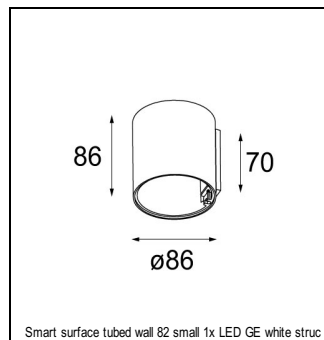

RECESSED-FRAME

12500230	SMART RECESSED RING 82

CONBOX

10889830	CONBOX 190X192X130X256

SURFACE-TUBED

12842009	SMART SURFACE TUBED SUSPENSION 82 LARGE LED GI WHITE STRUC
12842032	SMART SURFACE TUBED SUSPENSION 82 LARGE LED GI BLACK STRUC
12842024	SMART SURFACE TUBED SUSPENSION 82 LARGE LED GI BRUSHED ALU
12842209	SMART SURFACE TUBED SUSPENSION 82 XL LED TRE DIM GI WHITE STRUC
12842232	SMART SURFACE TUBED SUSPENSION 82 XL LED TRE DIM GI BLACK STRUC
12842224	SMART SURFACE TUBED SUSPENSION 82 XL LED TRE DIM GI BRUSHED ALU
12842309	SMART SURFACE TUBED SUSPENSION 82 XL LED 1-10V/PUSHDIM GI WHITE STRUC
12842332	SMART SURFACE TUBED SUSPENSION 82 XL LED 1-10V/PUSHDIM GI BLACK STRUC

ACCESSORIES

SURFACE-TUBED

12842324	SMART SURFACE TUBED SUSPENSION 82 XL LED 1-10V/PUSHDIM GI BRUSHED ALU
12842409	SMART SURFACE TUBED SUSPENSION 82 XL LED DALI GI WHITE STRUC
12842432	SMART SURFACE TUBED SUSPENSION 82 XL LED DALI GI BLACK STRUC
12842424	SMART SURFACE TUBED SUSPENSION 82 XL LED DALI GI BRUSHED ALU
12842809	SMART SURFACE TUBED SUSPENSION 82 LARGE LED GE WHITE STRUC
12842832	SMART SURFACE TUBED SUSPENSION 82 LARGE LED GE BLACK STRUC
12842909	SMART SURFACE TUBED SUSPENSION 82 XL LED GE WHITE STRUC
12842932	SMART SURFACE TUBED SUSPENSION 82 XL LED GE BLACK STRUC
12845009	SMART SURFACE TUBED 82 LARGE LED GE WHITE STRUC
12845032	SMART SURFACE TUBED 82 LARGE LED GE BLACK STRUC
12845024	SMART SURFACE TUBED 82 LARGE LED GE BRUSHED ALU
12844009	SMART SURFACE TUBED 82 LARGE LED GI WHITE STRUC
12844032	SMART SURFACE TUBED 82 LARGE LED GI BLACK STRUC
12844024	SMART SURFACE TUBED 82 LARGE LED GI BRUSHED ALU
12841009	SMART SURFACE TUBED 82 SMALL LED GE WHITE STRUC
12841032	SMART SURFACE TUBED 82 SMALL LED GE BLACK STRUC
12843209	SMART SURFACE TUBED 82 XL LED DALI GI WHITE STRUC
12843232	SMART SURFACE TUBED 82 XL LED DALI GI BLACK STRUC
12843224	SMART SURFACE TUBED 82 XL LED DALI GI BRUSHED ALU
12843109	SMART SURFACE TUBED 82 XL LED 1-10V/PUSHDIM GI WHITE STRUC
12843132	SMART SURFACE TUBED 82 XL LED 1-10V/PUSHDIM GI BLACK STRUC
12843124	SMART SURFACE TUBED 82 XL LED 1-10V/PUSHDIM GI BRUSHED ALU
12843009	SMART SURFACE TUBED 82 XL LED TRE DIM GI WHITE STRUC
12843032	SMART SURFACE TUBED 82 XL LED TRE DIM GI BLACK STRUC
12843024	SMART SURFACE TUBED 82 XL LED TRE DIM GI BRUSHED ALU
12843309	SMART SURFACE TUBED 82 XL LED GE WHITE STRUC
12843332	SMART SURFACE TUBED 82 XL LED GE BLACK STRUC

MASK

12500132	SMART MASK 82 2X BLACK STRUC
12500109	SMART MASK 82 2X WHITE STRUC
12500146	SMART MASK 82 2X GOLD
12500032	SMART MASK 82 1X BLACK STRUC
12500009	SMART MASK 82 1X WHITE STRUC
12500046	SMART MASK 82 1X GOLD