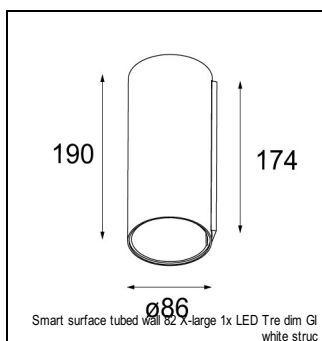

RECESSED-FRAME

12500230	SMART RECESSED RING 82

CONBOX

10889830	CONBOX 190X192X130X256

SURFACE-TUBED

12842009	SMART SURFACE TUBED SUSPENSION 82 LARGE LED GI WHITE STRUC
12842032	SMART SURFACE TUBED SUSPENSION 82 LARGE LED GI BLACK STRUC
12842024	SMART SURFACE TUBED SUSPENSION 82 LARGE LED GI BRUSHED ALU
12842209	SMART SURFACE TUBED SUSPENSION 82 XL LED TRE DIM GI WHITE STRUC
12842232	SMART SURFACE TUBED SUSPENSION 82 XL LED TRE DIM GI BLACK STRUC
12842224	SMART SURFACE TUBED SUSPENSION 82 XL LED TRE DIM GI BRUSHED ALU
12842309	SMART SURFACE TUBED SUSPENSION 82 XL LED 1-10V/PUSHDIM GI WHITE STRUC
12842332	SMART SURFACE TUBED SUSPENSION 82 XL LED 1-10V/PUSHDIM GI BLACK STRUC

ACCESSORIES

SURFACE-TUBED

12842324	SMART SURFACE TUBED SUSPENSION 82 XL LED 1-10V/PUSHDIM GI BRUSHED ALU
12842409	SMART SURFACE TUBED SUSPENSION 82 XL LED DALI GI WHITE STRUC
12842432	SMART SURFACE TUBED SUSPENSION 82 XL LED DALI GI BLACK STRUC
12842424	SMART SURFACE TUBED SUSPENSION 82 XL LED DALI GI BRUSHED ALU
12842809	SMART SURFACE TUBED SUSPENSION 82 LARGE LED GE WHITE STRUC
12842832	SMART SURFACE TUBED SUSPENSION 82 LARGE LED GE BLACK STRUC
12842909	SMART SURFACE TUBED SUSPENSION 82 XL LED GE WHITE STRUC
12842932	SMART SURFACE TUBED SUSPENSION 82 XL LED GE BLACK STRUC
12845009	SMART SURFACE TUBED 82 LARGE LED GE WHITE STRUC
12845032	SMART SURFACE TUBED 82 LARGE LED GE BLACK STRUC
12845024	SMART SURFACE TUBED 82 LARGE LED GE BRUSHED ALU
12844009	SMART SURFACE TUBED 82 LARGE LED GI WHITE STRUC
12844032	SMART SURFACE TUBED 82 LARGE LED GI BLACK STRUC
12844024	SMART SURFACE TUBED 82 LARGE LED GI BRUSHED ALU
12841009	SMART SURFACE TUBED 82 SMALL LED GE WHITE STRUC
12841032	SMART SURFACE TUBED 82 SMALL LED GE BLACK STRUC
12843209	SMART SURFACE TUBED 82 XL LED DALI GI WHITE STRUC
12843232	SMART SURFACE TUBED 82 XL LED DALI GI BLACK STRUC
12843224	SMART SURFACE TUBED 82 XL LED DALI GI BRUSHED ALU
12843109	SMART SURFACE TUBED 82 XL LED 1-10V/PUSHDIM GI WHITE STRUC
12843132	SMART SURFACE TUBED 82 XL LED 1-10V/PUSHDIM GI BLACK STRUC
12843124	SMART SURFACE TUBED 82 XL LED 1-10V/PUSHDIM GI BRUSHED ALU
12843009	SMART SURFACE TUBED 82 XL LED TRE DIM GI WHITE STRUC
12843032	SMART SURFACE TUBED 82 XL LED TRE DIM GI BLACK STRUC
12843024	SMART SURFACE TUBED 82 XL LED TRE DIM GI BRUSHED ALU
12843309	SMART SURFACE TUBED 82 XL LED GE WHITE STRUC
12843332	SMART SURFACE TUBED 82 XL LED GE BLACK STRUC

MASK

12500132	SMART MASK 82 2X BLACK STRUC
12500109	SMART MASK 82 2X WHITE STRUC
12500146	SMART MASK 82 2X GOLD
12500032	SMART MASK 82 1X BLACK STRUC
12500009	SMART MASK 82 1X WHITE STRUC
12500046	SMART MASK 82 1X GOLD