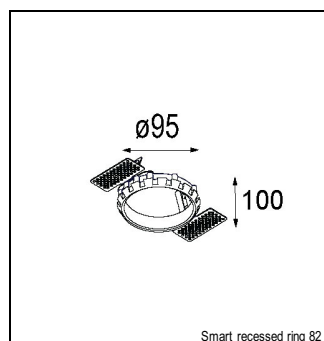

RECESSED-FRAME

12500230	SMART RECESSED RING 82

CONBOX

10889830	CONBOX 190X192X130X256

SURFACE-TUBED

12842009	SMART SURFACE TUBED SUSPENSION 82 LARGE LED GI WHITE STRUC
12842032	SMART SURFACE TUBED SUSPENSION 82 LARGE LED GI BLACK STRUC
12842024	SMART SURFACE TUBED SUSPENSION 82 LARGE LED GI BRUSHED ALU
12842209	SMART SURFACE TUBED SUSPENSION 82 XL LED TRE DIM GI WHITE STRUC
12842232	SMART SURFACE TUBED SUSPENSION 82 XL LED TRE DIM GI BLACK STRUC
12842224	SMART SURFACE TUBED SUSPENSION 82 XL LED TRE DIM GI BRUSHED ALU
12842309	SMART SURFACE TUBED SUSPENSION 82 XL LED 1-10V/PUSHDIM GI WHITE STRUC
12842332	SMART SURFACE TUBED SUSPENSION 82 XL LED 1-10V/PUSHDIM GI BLACK STRUC

ACCESSORIES

SURFACE-TUBED

12842324	SMART SURFACE TUBED SUSPENSION 82 XL LED 1-10V/PUSHDIM GI BRUSHED ALU
12842409	SMART SURFACE TUBED SUSPENSION 82 XL LED DALI GI WHITE STRUC
12842432	SMART SURFACE TUBED SUSPENSION 82 XL LED DALI GI BLACK STRUC
12842424	SMART SURFACE TUBED SUSPENSION 82 XL LED DALI GI BRUSHED ALU
12842809	SMART SURFACE TUBED SUSPENSION 82 LARGE LED GE WHITE STRUC
12842832	SMART SURFACE TUBED SUSPENSION 82 LARGE LED GE BLACK STRUC
12842909	SMART SURFACE TUBED SUSPENSION 82 XL LED GE WHITE STRUC
12842932	SMART SURFACE TUBED SUSPENSION 82 XL LED GE BLACK STRUC
12845009	SMART SURFACE TUBED 82 LARGE LED GE WHITE STRUC
12845032	SMART SURFACE TUBED 82 LARGE LED GE BLACK STRUC
12845024	SMART SURFACE TUBED 82 LARGE LED GE BRUSHED ALU
12844009	SMART SURFACE TUBED 82 LARGE LED GI WHITE STRUC
12844032	SMART SURFACE TUBED 82 LARGE LED GI BLACK STRUC
12844024	SMART SURFACE TUBED 82 LARGE LED GI BRUSHED ALU
12841009	SMART SURFACE TUBED 82 SMALL LED GE WHITE STRUC
12841032	SMART SURFACE TUBED 82 SMALL LED GE BLACK STRUC
12843209	SMART SURFACE TUBED 82 XL LED DALI GI WHITE STRUC
12843232	SMART SURFACE TUBED 82 XL LED DALI GI BLACK STRUC
12843224	SMART SURFACE TUBED 82 XL LED DALI GI BRUSHED ALU
12843109	SMART SURFACE TUBED 82 XL LED 1-10V/PUSHDIM GI WHITE STRUC
12843132	SMART SURFACE TUBED 82 XL LED 1-10V/PUSHDIM GI BLACK STRUC
12843124	SMART SURFACE TUBED 82 XL LED 1-10V/PUSHDIM GI BRUSHED ALU
12843009	SMART SURFACE TUBED 82 XL LED TRE DIM GI WHITE STRUC
12843032	SMART SURFACE TUBED 82 XL LED TRE DIM GI BLACK STRUC
12843024	SMART SURFACE TUBED 82 XL LED TRE DIM GI BRUSHED ALU
12843309	SMART SURFACE TUBED 82 XL LED GE WHITE STRUC
12843332	SMART SURFACE TUBED 82 XL LED GE BLACK STRUC

MASK

12500132	SMART MASK 82 2X BLACK STRUC
12500109	SMART MASK 82 2X WHITE STRUC
12500146	SMART MASK 82 2X GOLD
12500032	SMART MASK 82 1X BLACK STRUC
12500009	SMART MASK 82 1X WHITE STRUC
12500046	SMART MASK 82 1X GOLD