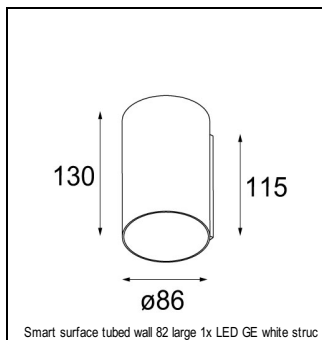

RECESSED-FRAME

12500230	SMART RECESSED RING 82

CONBOX

10889830	CONBOX 190X192X130X256

SURFACE-TUBED

12842009	SMART SURFACE TUBED SUSPENSION 82 LARGE LED GI WHITE STRUC
12842032	SMART SURFACE TUBED SUSPENSION 82 LARGE LED GI BLACK STRUC
12842024	SMART SURFACE TUBED SUSPENSION 82 LARGE LED GI BRUSHED ALU
12842209	SMART SURFACE TUBED SUSPENSION 82 XL LED TRE DIM GI WHITE STRUC
12842232	SMART SURFACE TUBED SUSPENSION 82 XL LED TRE DIM GI BLACK STRUC
12842224	SMART SURFACE TUBED SUSPENSION 82 XL LED TRE DIM GI BRUSHED ALU
12842309	SMART SURFACE TUBED SUSPENSION 82 XL LED 1-10V/PUSHDIM GI WHITE STRUC
12842332	SMART SURFACE TUBED SUSPENSION 82 XL LED 1-10V/PUSHDIM GI BLACK STRUC

ACCESSORIES

SURFACE-TUBED

12842324	SMART SURFACE TUBED SUSPENSION 82 XL LED 1-10V/PUSHDIM GI BRUSHED ALU
12842409	SMART SURFACE TUBED SUSPENSION 82 XL LED DALI GI WHITE STRUC
12842432	SMART SURFACE TUBED SUSPENSION 82 XL LED DALI GI BLACK STRUC
12842424	SMART SURFACE TUBED SUSPENSION 82 XL LED DALI GI BRUSHED ALU
12842809	SMART SURFACE TUBED SUSPENSION 82 LARGE LED GE WHITE STRUC
12842832	SMART SURFACE TUBED SUSPENSION 82 LARGE LED GE BLACK STRUC
12842909	SMART SURFACE TUBED SUSPENSION 82 XL LED GE WHITE STRUC
12842932	SMART SURFACE TUBED SUSPENSION 82 XL LED GE BLACK STRUC
12845009	SMART SURFACE TUBED 82 LARGE LED GE WHITE STRUC
12845032	SMART SURFACE TUBED 82 LARGE LED GE BLACK STRUC
12845024	SMART SURFACE TUBED 82 LARGE LED GE BRUSHED ALU
12844009	SMART SURFACE TUBED 82 LARGE LED GI WHITE STRUC
12844032	SMART SURFACE TUBED 82 LARGE LED GI BLACK STRUC
12844024	SMART SURFACE TUBED 82 LARGE LED GI BRUSHED ALU
12841009	SMART SURFACE TUBED 82 SMALL LED GE WHITE STRUC
12841032	SMART SURFACE TUBED 82 SMALL LED GE BLACK STRUC
12843209	SMART SURFACE TUBED 82 XL LED DALI GI WHITE STRUC
12843232	SMART SURFACE TUBED 82 XL LED DALI GI BLACK STRUC
12843224	SMART SURFACE TUBED 82 XL LED DALI GI BRUSHED ALU
12843109	SMART SURFACE TUBED 82 XL LED 1-10V/PUSHDIM GI WHITE STRUC
12843132	SMART SURFACE TUBED 82 XL LED 1-10V/PUSHDIM GI BLACK STRUC
12843124	SMART SURFACE TUBED 82 XL LED 1-10V/PUSHDIM GI BRUSHED ALU
12843009	SMART SURFACE TUBED 82 XL LED TRE DIM GI WHITE STRUC
12843032	SMART SURFACE TUBED 82 XL LED TRE DIM GI BLACK STRUC
12843024	SMART SURFACE TUBED 82 XL LED TRE DIM GI BRUSHED ALU
12843309	SMART SURFACE TUBED 82 XL LED GE WHITE STRUC
12843332	SMART SURFACE TUBED 82 XL LED GE BLACK STRUC

MASK

12500132	SMART MASK 82 2X BLACK STRUC
12500109	SMART MASK 82 2X WHITE STRUC
12500146	SMART MASK 82 2X GOLD
12500032	SMART MASK 82 1X BLACK STRUC
12500009	SMART MASK 82 1X WHITE STRUC
12500046	SMART MASK 82 1X GOLD