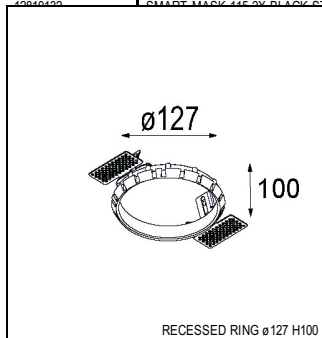

SMART LOTIS 115 ADJUSTABLE LED GE

ACCESSORIES

HUE-DEVICE

70008054	HUE SENSOR
70000152	HUE DIMMER SWITCH
70000615	HUE TAP SWITCH

HUE-BRIDGE

70000616	HUE BRIDGE EU
70000617	HUE BRIDGE UK

CONBOX

10889830	CONBOX 190X192X130X256

GYPKIT

12290530	GYPKIT 190X190 - Ø108

RECESSED-FRAME

12810230	RECESSED RING Ø127 H100

SURFACE-BOX

12801109	SMART SURFACE BOX 115 2X LED 1-10V/PUSHDIM GI WHITE STRUC
12801132	SMART SURFACE BOX 115 2X LED 1-10V/PUSHDIM GI BLACK STRUC
12801009	SMART SURFACE BOX 115 2X LED TRE DIM GI WHITE STRUC
12801032	SMART SURFACE BOX 115 2X LED TRE DIM GI BLACK STRUC
12800209	SMART SURFACE BOX 115 1X LED DALI GI WHITE STRUC
12800232	SMART SURFACE BOX 115 1X LED DALI GI BLACK STRUC
12800109	SMART SURFACE BOX 115 1X LED 1-10V/PUSHDIM GI WHITE STRUC
12800132	SMART SURFACE BOX 115 1X LED 1-10V/PUSHDIM GI BLACK STRUC
12801209	SMART SURFACE BOX 115 2X LED DALI GI WHITE STRUC
12801232	SMART SURFACE BOX 115 2X LED DALI GI BLACK STRUC
12800009	SMART SURFACE BOX 115 1X LED TRE DIM GI WHITE STRUC
12800032	SMART SURFACE BOX 115 1X LED TRE DIM GI BLACK STRUC

MASK

12810432 SMART MASK 115 2X BLACK STRUC

ACCESSORIES

MASK

12810146	SMART MASK 115 2X GOLD
12810032	SMART MASK 115 1X BLACK STRUC
12810009	SMART MASK 115 1X WHITE STRUC
12810046	SMART MASK 115 1X GOLD

SURFACE-TUBED

13140109	SMART SURFACE TUBED 115 LED TRE DIM GI WHITE STRUC
13140132	SMART SURFACE TUBED 115 LED TRE DIM GI BLACK STRUC
13140124	SMART SURFACE TUBED 115 LED TRE DIM GI BRUSHED ALU
13140209	SMART SURFACE TUBED 115 LED 1-10V/PUSHDIM GI WHITE STRUC
13140232	SMART SURFACE TUBED 115 LED 1-10V/PUSHDIM GI BLACK STRUC
13140224	SMART SURFACE TUBED 115 LED 1-10V/PUSHDIM GI BRUSHED ALU
13140309	SMART SURFACE TUBED 115 LED DALI GI WHITE STRUC
13140332	SMART SURFACE TUBED 115 LED DALI GI BLACK STRUC
13140324	SMART SURFACE TUBED 115 LED DALI GI BRUSHED ALU
13140409	SMART SURFACE TUBED 115 LED GE WHITE STRUC
13140432	SMART SURFACE TUBED 115 LED GE BLACK STRUC
13141109	SMART SURFACE TUBED SUSPENSION 115 LED TRE DIM GI WHITE STRUC
13141132	SMART SURFACE TUBED SUSPENSION 115 LED TRE DIM GI BLACK STRUC
13141124	SMART SURFACE TUBED SUSPENSION 115 LED TRE DIM GI BRUSHED ALU
13141209	SMART SURFACE TUBED SUSPENSION 115 LED 1-10V/PUSHDIM GI WHITE STRUC
13141232	SMART SURFACE TUBED SUSPENSION 115 LED 1-10V/PUSHDIM GI BLACK STRUC
13141224	SMART SURFACE TUBED SUSPENSION 115 LED 1-10V/PUSHDIM GI BRUSHED ALU
13141309	SMART SURFACE TUBED SUSPENSION 115 LED DALI GI WHITE STRUC
13141332	SMART SURFACE TUBED SUSPENSION 115 LED DALI GI BLACK STRUC
13141324	SMART SURFACE TUBED SUSPENSION 115 LED DALI GI BRUSHED ALU
13141409	SMART SURFACE TUBED SUSPENSION 115 LED GE WHITE STRUC
13141432	SMART SURFACE TUBED SUSPENSION 115 LED GE BLACK STRUC

SMART-BALL

11571009	SMART BALL SUSPENSION 115 GE WHITE STRUC
11571032	SMART BALL SUSPENSION 115 GE BLACK STRUC
11571109	SMART BALL SUSPENSION 115 TRE DIM GI WHITE STRUC
11571132	SMART BALL SUSPENSION 115 TRE DIM GI BLACK STRUC
11571209	SMART BALL SUSPENSION 115 1-10V/PUSHDIM GI WHITE STRUC