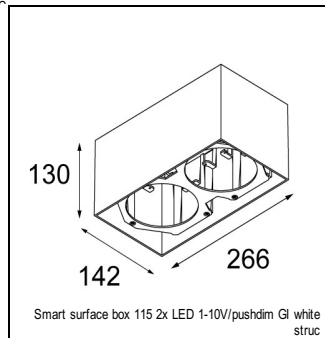

SMART LOTIS 115 ADJUSTABLE LED GE

ACCESSORIES

HUE-DEVICE

70008054	HUE SENSOR
70000152	HUE DIMMER SWITCH
70000615	HUE TAP SWITCH

HUE-BRIDGE

70000616	HUE BRIDGE EU
70000617	HUE BRIDGE UK

CONBOX

10889830	CONBOX 190X192X130X256

GYPKIT

12290530	GYPKIT 190X190 - Ø108

RECESSED-FRAME

12810230	RECESSED RING Ø127 H100

SURFACE-BOX

12801109	SMART SURFACE BOX 115 2X LED 1-10V/PUSHDIM GI WHITE STRUC
12801132	SMART SURFACE BOX 115 2X LED 1-10V/PUSHDIM GI BLACK STRUC
12801009	SMART SURFACE BOX 115 2X LED TRE DIM GI WHITE STRUC
12801032	SMART SURFACE BOX 115 2X LED TRE DIM GI BLACK STRUC
12800209	SMART SURFACE BOX 115 1X LED DALI GI WHITE STRUC
12800232	SMART SURFACE BOX 115 1X LED DALI GI BLACK STRUC
12800109	SMART SURFACE BOX 115 1X LED 1-10V/PUSHDIM GI WHITE STRUC
12800132	SMART SURFACE BOX 115 1X LED 1-10V/PUSHDIM GI BLACK STRUC
12801209	SMART SURFACE BOX 115 2X LED DALI GI WHITE STRUC
12801232	SMART SURFACE BOX 115 2X LED DALI GI BLACK STRUC
12800009	SMART SURFACE BOX 115 1X LED TRE DIM GI WHITE STRUC
12800032	SMART SURFACE BOX 115 1X LED TRE DIM GI BLACK STRUC

MASK

12810432 SMART MASK 115 2X BLACK STRUC

ACCESSORIES

MASK

12810146	SMART MASK 115 2X GOLD
12810032	SMART MASK 115 1X BLACK STRUC
12810009	SMART MASK 115 1X WHITE STRUC
12810046	SMART MASK 115 1X GOLD

SURFACE-TUBED

13140109	SMART SURFACE TUBED 115 LED TRE DIM GI WHITE STRUC
13140132	SMART SURFACE TUBED 115 LED TRE DIM GI BLACK STRUC
13140124	SMART SURFACE TUBED 115 LED TRE DIM GI BRUSHED ALU
13140209	SMART SURFACE TUBED 115 LED 1-10V/PUSHDIM GI WHITE STRUC
13140232	SMART SURFACE TUBED 115 LED 1-10V/PUSHDIM GI BLACK STRUC
13140224	SMART SURFACE TUBED 115 LED 1-10V/PUSHDIM GI BRUSHED ALU
13140309	SMART SURFACE TUBED 115 LED DALI GI WHITE STRUC
13140332	SMART SURFACE TUBED 115 LED DALI GI BLACK STRUC
13140324	SMART SURFACE TUBED 115 LED DALI GI BRUSHED ALU
13140409	SMART SURFACE TUBED 115 LED GE WHITE STRUC
13140432	SMART SURFACE TUBED 115 LED GE BLACK STRUC
13141109	SMART SURFACE TUBED SUSPENSION 115 LED TRE DIM GI WHITE STRUC
13141132	SMART SURFACE TUBED SUSPENSION 115 LED TRE DIM GI BLACK STRUC
13141124	SMART SURFACE TUBED SUSPENSION 115 LED TRE DIM GI BRUSHED ALU
13141209	SMART SURFACE TUBED SUSPENSION 115 LED 1-10V/PUSHDIM GI WHITE STRUC
13141232	SMART SURFACE TUBED SUSPENSION 115 LED 1-10V/PUSHDIM GI BLACK STRUC
13141224	SMART SURFACE TUBED SUSPENSION 115 LED 1-10V/PUSHDIM GI BRUSHED ALU
13141309	SMART SURFACE TUBED SUSPENSION 115 LED DALI GI WHITE STRUC
13141332	SMART SURFACE TUBED SUSPENSION 115 LED DALI GI BLACK STRUC
13141324	SMART SURFACE TUBED SUSPENSION 115 LED DALI GI BRUSHED ALU
13141409	SMART SURFACE TUBED SUSPENSION 115 LED GE WHITE STRUC
13141432	SMART SURFACE TUBED SUSPENSION 115 LED GE BLACK STRUC

SMART-BALL

11571009	SMART BALL SUSPENSION 115 GE WHITE STRUC
11571032	SMART BALL SUSPENSION 115 GE BLACK STRUC
11571109	SMART BALL SUSPENSION 115 TRE DIM GI WHITE STRUC
11571132	SMART BALL SUSPENSION 115 TRE DIM GI BLACK STRUC
11571209	SMART BALL SUSPENSION 115 1-10V/PUSHDIM GI WHITE STRUC