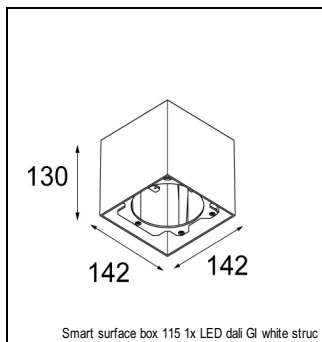

SMART LOTIS 115 ADJUSTABLE LED GE

ACCESSORIES

HUE-DEVICE

70008054	HUE SENSOR
70000152	HUE DIMMER SWITCH
70000615	HUE TAP SWITCH

HUE-BRIDGE

70000616	HUE BRIDGE EU
70000617	HUE BRIDGE UK

CONBOX

10889830	CONBOX 190X192X130X256

GYPKIT

12290530	GYPKIT 190X190 - Ø108

RECESSED-FRAME

12810230	RECESSED RING Ø127 H100

SURFACE-BOX

12801109	SMART SURFACE BOX 115 2X LED 1-10V/PUSHDIM GI WHITE STRUC
12801132	SMART SURFACE BOX 115 2X LED 1-10V/PUSHDIM GI BLACK STRUC
12801009	SMART SURFACE BOX 115 2X LED TRE DIM GI WHITE STRUC
12801032	SMART SURFACE BOX 115 2X LED TRE DIM GI BLACK STRUC
12800209	SMART SURFACE BOX 115 1X LED DALI GI WHITE STRUC
12800232	SMART SURFACE BOX 115 1X LED DALI GI BLACK STRUC
12800109	SMART SURFACE BOX 115 1X LED 1-10V/PUSHDIM GI WHITE STRUC
12800132	SMART SURFACE BOX 115 1X LED 1-10V/PUSHDIM GI BLACK STRUC
12801209	SMART SURFACE BOX 115 2X LED DALI GI WHITE STRUC
12801232	SMART SURFACE BOX 115 2X LED DALI GI BLACK STRUC
12800009	SMART SURFACE BOX 115 1X LED TRE DIM GI WHITE STRUC
12800032	SMART SURFACE BOX 115 1X LED TRE DIM GI BLACK STRUC

MASK

12810432 SMART MASK 115 2X BLACK STRUC

ACCESSORIES

MASK

12810146	SMART MASK 115 2X GOLD
12810032	SMART MASK 115 1X BLACK STRUC
12810009	SMART MASK 115 1X WHITE STRUC
12810046	SMART MASK 115 1X GOLD

SURFACE-TUBED

13140109	SMART SURFACE TUBED 115 LED TRE DIM GI WHITE STRUC
13140132	SMART SURFACE TUBED 115 LED TRE DIM GI BLACK STRUC
13140124	SMART SURFACE TUBED 115 LED TRE DIM GI BRUSHED ALU
13140209	SMART SURFACE TUBED 115 LED 1-10V/PUSHDIM GI WHITE STRUC
13140232	SMART SURFACE TUBED 115 LED 1-10V/PUSHDIM GI BLACK STRUC
13140224	SMART SURFACE TUBED 115 LED 1-10V/PUSHDIM GI BRUSHED ALU
13140309	SMART SURFACE TUBED 115 LED DALI GI WHITE STRUC
13140332	SMART SURFACE TUBED 115 LED DALI GI BLACK STRUC
13140324	SMART SURFACE TUBED 115 LED DALI GI BRUSHED ALU
13140409	SMART SURFACE TUBED 115 LED GE WHITE STRUC
13140432	SMART SURFACE TUBED 115 LED GE BLACK STRUC
13141109	SMART SURFACE TUBED SUSPENSION 115 LED TRE DIM GI WHITE STRUC
13141132	SMART SURFACE TUBED SUSPENSION 115 LED TRE DIM GI BLACK STRUC
13141124	SMART SURFACE TUBED SUSPENSION 115 LED TRE DIM GI BRUSHED ALU
13141209	SMART SURFACE TUBED SUSPENSION 115 LED 1-10V/PUSHDIM GI WHITE STRUC
13141232	SMART SURFACE TUBED SUSPENSION 115 LED 1-10V/PUSHDIM GI BLACK STRUC
13141224	SMART SURFACE TUBED SUSPENSION 115 LED 1-10V/PUSHDIM GI BRUSHED ALU
13141309	SMART SURFACE TUBED SUSPENSION 115 LED DALI GI WHITE STRUC
13141332	SMART SURFACE TUBED SUSPENSION 115 LED DALI GI BLACK STRUC
13141324	SMART SURFACE TUBED SUSPENSION 115 LED DALI GI BRUSHED ALU
13141409	SMART SURFACE TUBED SUSPENSION 115 LED GE WHITE STRUC
13141432	SMART SURFACE TUBED SUSPENSION 115 LED GE BLACK STRUC

SMART-BALL

11571009	SMART BALL SUSPENSION 115 GE WHITE STRUC
11571032	SMART BALL SUSPENSION 115 GE BLACK STRUC
11571109	SMART BALL SUSPENSION 115 TRE DIM GI WHITE STRUC
11571132	SMART BALL SUSPENSION 115 TRE DIM GI BLACK STRUC
11571209	SMART BALL SUSPENSION 115 1-10V/PUSHDIM GI WHITE STRUC