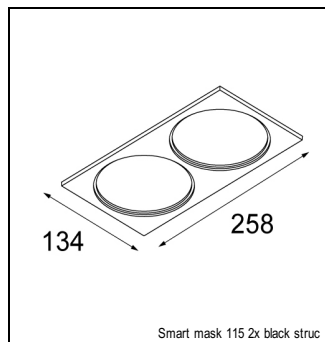

SMART LOTIS 115 ADJUSTABLE LED GE

ACCESSORIES

HUE-DEVICE

70008054	HUE SENSOR
70000152	HUE DIMMER SWITCH
70000615	HUE TAP SWITCH

HUE-BRIDGE

70000616	HUE BRIDGE EU
70000617	HUE BRIDGE UK

CONBOX

10889830	CONBOX 190X192X130X256

GYPKIT

12290530	GYPKIT 190X190 - Ø108

RECESSED-FRAME

12810230	RECESSED RING Ø127 H100

SURFACE-BOX

12801109	SMART SURFACE BOX 115 2X LED 1-10V/PUSHDIM GI WHITE STRUC
12801132	SMART SURFACE BOX 115 2X LED 1-10V/PUSHDIM GI BLACK STRUC
12801009	SMART SURFACE BOX 115 2X LED TRE DIM GI WHITE STRUC
12801032	SMART SURFACE BOX 115 2X LED TRE DIM GI BLACK STRUC
12800209	SMART SURFACE BOX 115 1X LED DALI GI WHITE STRUC
12800232	SMART SURFACE BOX 115 1X LED DALI GI BLACK STRUC
12800109	SMART SURFACE BOX 115 1X LED 1-10V/PUSHDIM GI WHITE STRUC
12800132	SMART SURFACE BOX 115 1X LED 1-10V/PUSHDIM GI BLACK STRUC
12801209	SMART SURFACE BOX 115 2X LED DALI GI WHITE STRUC
12801232	SMART SURFACE BOX 115 2X LED DALI GI BLACK STRUC
12800009	SMART SURFACE BOX 115 1X LED TRE DIM GI WHITE STRUC
12800032	SMART SURFACE BOX 115 1X LED TRE DIM GI BLACK STRUC

MASK

12810432 SMART MASK 115 2X BLACK STRUC

ACCESSORIES

MASK

12810146	SMART MASK 115 2X GOLD
12810032	SMART MASK 115 1X BLACK STRUC
12810009	SMART MASK 115 1X WHITE STRUC
12810046	SMART MASK 115 1X GOLD

SURFACE-TUBED

13140109	SMART SURFACE TUBED 115 LED TRE DIM GI WHITE STRUC
13140132	SMART SURFACE TUBED 115 LED TRE DIM GI BLACK STRUC
13140124	SMART SURFACE TUBED 115 LED TRE DIM GI BRUSHED ALU
13140209	SMART SURFACE TUBED 115 LED 1-10V/PUSHDIM GI WHITE STRUC
13140232	SMART SURFACE TUBED 115 LED 1-10V/PUSHDIM GI BLACK STRUC
13140224	SMART SURFACE TUBED 115 LED 1-10V/PUSHDIM GI BRUSHED ALU
13140309	SMART SURFACE TUBED 115 LED DALI GI WHITE STRUC
13140332	SMART SURFACE TUBED 115 LED DALI GI BLACK STRUC
13140324	SMART SURFACE TUBED 115 LED DALI GI BRUSHED ALU
13140409	SMART SURFACE TUBED 115 LED GE WHITE STRUC
13140432	SMART SURFACE TUBED 115 LED GE BLACK STRUC
13141109	SMART SURFACE TUBED SUSPENSION 115 LED TRE DIM GI WHITE STRUC
13141132	SMART SURFACE TUBED SUSPENSION 115 LED TRE DIM GI BLACK STRUC
13141124	SMART SURFACE TUBED SUSPENSION 115 LED TRE DIM GI BRUSHED ALU
13141209	SMART SURFACE TUBED SUSPENSION 115 LED 1-10V/PUSHDIM GI WHITE STRUC
13141232	SMART SURFACE TUBED SUSPENSION 115 LED 1-10V/PUSHDIM GI BLACK STRUC
13141224	SMART SURFACE TUBED SUSPENSION 115 LED 1-10V/PUSHDIM GI BRUSHED ALU
13141309	SMART SURFACE TUBED SUSPENSION 115 LED DALI GI WHITE STRUC
13141332	SMART SURFACE TUBED SUSPENSION 115 LED DALI GI BLACK STRUC
13141324	SMART SURFACE TUBED SUSPENSION 115 LED DALI GI BRUSHED ALU
13141409	SMART SURFACE TUBED SUSPENSION 115 LED GE WHITE STRUC
13141432	SMART SURFACE TUBED SUSPENSION 115 LED GE BLACK STRUC

SMART-BALL

11571009	SMART BALL SUSPENSION 115 GE WHITE STRUC
11571032	SMART BALL SUSPENSION 115 GE BLACK STRUC
11571109	SMART BALL SUSPENSION 115 TRE DIM GI WHITE STRUC
11571132	SMART BALL SUSPENSION 115 TRE DIM GI BLACK STRUC
11571209	SMART BALL SUSPENSION 115 1-10V/PUSHDIM GI WHITE STRUC