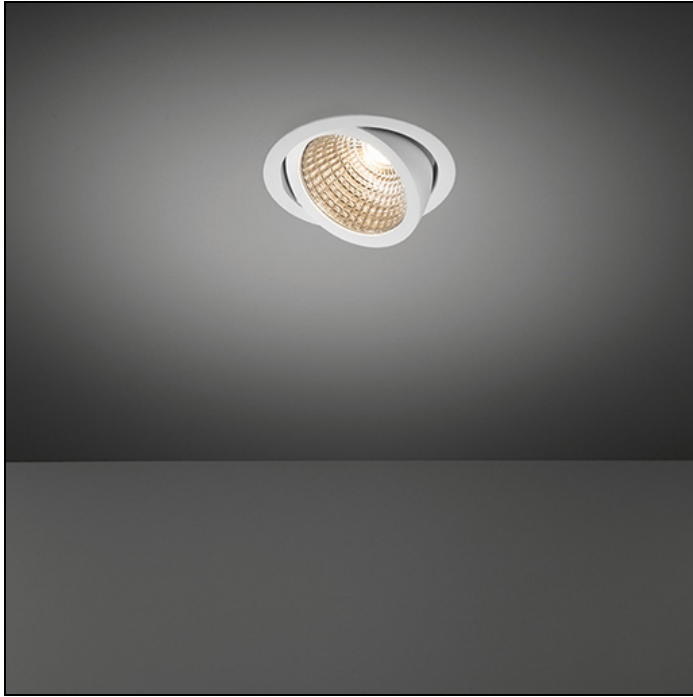

# K120 ADJUSTABLE

## K120 ADJUSTABLE LED GE

One letter is everything this elegant, simple and versatile spotlight portfolio needs. An example of a Modular classic, round, recessed and highly-bright K spotlights are ideal for hospitality and retail environments. A 45-degree inclination enables K to offer targeted illumination, highlighting the best aspects of key products, services and areas. We're adding yet another option to this core product to offer greater lighting flexibility for larger spaces. The K120 adjustable is the latest extension, with a larger diameter that offers a higher lumen output.

Art. Nr. 13341232

### SPECIFICATIONS

Lamp	1x LED Array		
Gear / Transfo	LED gear not incl.		
Cut-out size	ø 114 h 200		
Weight	0.39kg		
Min. distance	0.1 m		
IP	IP20		
Glow wire test	960°		
Lifetime	L80 B20 @ 50.000 hrs		
CRI	90		
Power supply	350mA	<b>500mA</b>	700mA
	33.3Vf	<b>34.3Vf</b>	35.7Vf
Connected load	11.7W	<b>17.2W</b>	25W
Lumen	1202lm	<b>1631lm</b>	2143lm
Efficacy	103lm/W	<b>95lm/W</b>	86lm/W
UGR	19	<b>20</b>	21
Adjustability	h 359° v 45°		