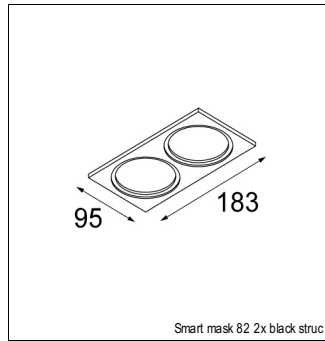

SMART CAKE 82 IP54 LED GE

ACCESSORIES

GYPKIT

12290130	GYPKIT 190X190 - Ø70
12291030	GYPKIT 210X190-2XØ70

CONBOX

10889830	CONBOX 190X192X130X256

MASK

12500032	SMART MASK 82 1X BLACK STRUC
12500046	SMART MASK 82 1X GOLD
12500009	SMART MASK 82 1X WHITE STRUC
12500132	SMART MASK 82 2X BLACK STRUC
12500146	SMART MASK 82 2X GOLD
12500109	SMART MASK 82 2X WHITE STRUC

SURFACE-BOX

12514032	SMART SURFACE BOX 82 GI FOR 1X LED GE BLACK STRUC
12514009	SMART SURFACE BOX 82 GI FOR 1X LED GE WHITE STRUC
12514132	SMART SURFACE BOX 82 1-10V/PUSHDIM GI FOR 1X LED GE BLACK STRUC
12514109	SMART SURFACE BOX 82 1-10V/PUSHDIM GI FOR 1X LED GE WHITE STRUC
12515032	SMART SURFACE BOX 82 GI FOR 2X LED GE BLACK STRUC
12515009	SMART SURFACE BOX 82 GI FOR 2X LED GE WHITE STRUC
12515132	SMART SURFACE BOX 82 1-10V/PUSHDIM GI FOR 2X LED GE BLACK STRUC
12515109	SMART SURFACE BOX 82 1-10V/PUSHDIM GI FOR 2X LED GE WHITE STRUC

RECESSED-FRAME

12500230	RECESSED RING Ø70 H100

SURFACE-TUBED

12845032	SMART SURFACE TUBED 82 LARGE LED GE BLACK STRUC
12845024	SMART SURFACE TUBED 82 LARGE LED GE BRUSHED ALU
12845009	SMART SURFACE TUBED 82 LARGE LED GE WHITE STRUC
12844032	SMART SURFACE TUBED 82 LARGE LED GI BLACK STRUC
12844024	SMART SURFACE TUBED 82 LARGE LED GI BRUSHED ALU
12844009	SMART SURFACE TUBED 82 LARGE LED GI WHITE STRUC