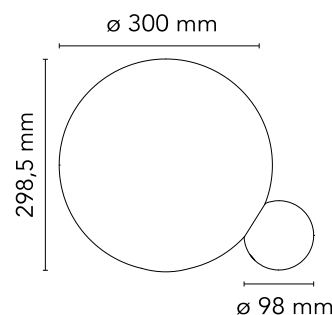

### Physical

Colour	24K Gold
Length (mm)	298
Net weight (kg)	3.6
Package height (mm)	0
Package width (mm)	0
Package length (mm)	0
Package volume (m3)	0.07
IP internal	20