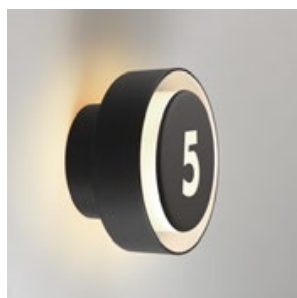

Plaff-on!

Joan Gaspar

marset

Plaff-on! 50 IP54

Plaff-on! 33 IP54

Plaff-on! 16 IP65

A ceiling lamp whose beauty lies in its simplicity and clarity, offering multiple lighting effects thanks to its design.

Only available for Plaff-on! 16 IP65.

Plaff-on! 50 IP54
 4x E27 LED Standard 8W

Plaff-on! 50 LED IP54 *
 LED SMD 36W 700mA
 2700K
 Luminaria - 3200lm (incluido)

Plaff-on! 33 IP54
 2x E27 LED Standard 8W

Plaff-on! 33 LED IP54 *
 LED SMD 28,5W 700mA
 2700K
 Luminaria - 2000lm (incluido)

Plaff-on! 16 IP65
 LED COB 8W 230V 2700K
 CRI90
 Fuente de luz - 544lm (incluido)

Ring made of lacquered aluminium which supports an opal blown glass shade.

Structure

Black

Diffuser

White

dimmable

(Only LED versions)