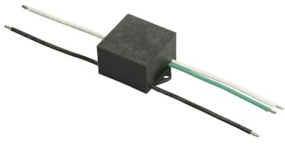

FLOS

F015B21A000 Primer

Mile Wall 1 Washer Up NEW

Designed by Antonio Citterio

LED - Power LED - 4.9W - 291lm - 2700K - CRI> 80

LED light source included. Integrated 220-240V ON/OFF electrical power. Equipped with double cable gland for electrical connection.

Are you a professional and your project needs consulting and support?

[BOOK AN APPOINTMENT](#)

Main specifications

Mounting	Wall
Environments	Outdoor wet location
LED type	Power LED
Lamp category	LED
Number of heads	1
Power (W)	4.9
System flux (lm)	291

Ecodesign and Energy Labelling

This product contains a light source of energy efficiency class E

Replaceable (LED only)
light source by a
professional

Replaceable control
gear by a professional

Accessories & Power Supply

OPTIONAL
Accessory

F990E00A000

S.P.D. (SURGE PROTECTION
DEVICE)