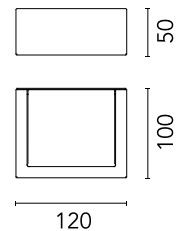

FLOS

F015B21A000 Primer

Mile Wall 1 Washer Up NEW

Designed by Antonio Citterio

LED - Power LED - 4.9W - 291lm - 2700K - CRI> 80

LED light source included. Integrated 220-240V ON/OFF electrical power. Equipped with double cable gland for electrical connection.

Are you a professional and your project needs consulting and support?

[BOOK AN APPOINTMENT](#)

Main specifications

Mounting	Wall
Environments	Outdoor wet location
LED type	Power LED
Lamp category	LED
Number of heads	1
Power (W)	4.9
System flux (lm)	291

Physical

Colour	Primer
Orientation	Fixed
Net weight (kg)	0.5
IP internal	65

Download

[Mounting instructions](#) ZIP

Photometric Files

[LDT / IES](#) ZIP

Technical Drawings

[2D](#) ZIP