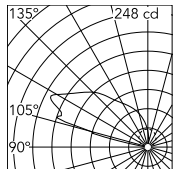

Schematic light drawing

Luminous flux Luminaire
291 lm

Photometric

Lighting type	Indirect
Light distribution	Asymmetric
CCT (K)	2700
CRI>	80

Electrical

Insulation class	I
Frequency (Hz)	50-60
Main voltage (Vac)	220-240
Driver	Integrated
Dimmable	No
Dimming type	Non Dimmable
Emergency type	No