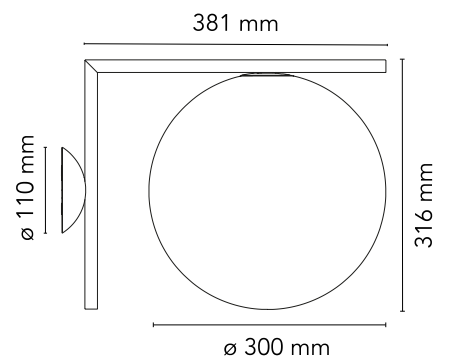

Are you a professional and your project needs consulting and support?

[BOOK AN APPOINTMENT](#)

Main specifications

Mounting	Ceiling and wall surface
Environments	Indoor dry location
Light Source Type	Bulb
Lamp category	Halogen
Lamp holders	E27
Ilcos	HSGS
Number of heads	1
Power (W)	205

Physical

Colour	Brass
Length (mm)	281
Net weight (kg)	2.75
Package height (mm)	0
Package width (mm)	0
Package length (mm)	0
Package volume (m3)	0.08
IP internal	20

Download

[Mounting instructions](#) PDF