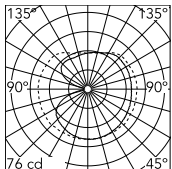

Schematic light drawing

Luminous flux Luminaire
1252 lm

Photometric

Lighting type	Total
Light distribution	Asymmetric

Electrical

Insulation class	I
Frequency (Hz)	50/60
Main voltage (Vac)	220-250
LED voltage Vf (Vdc)	null
Dimmable	Yes
Dimming interface	Remote Dimmable (Dimmer Not Included)
Batteries inside	No