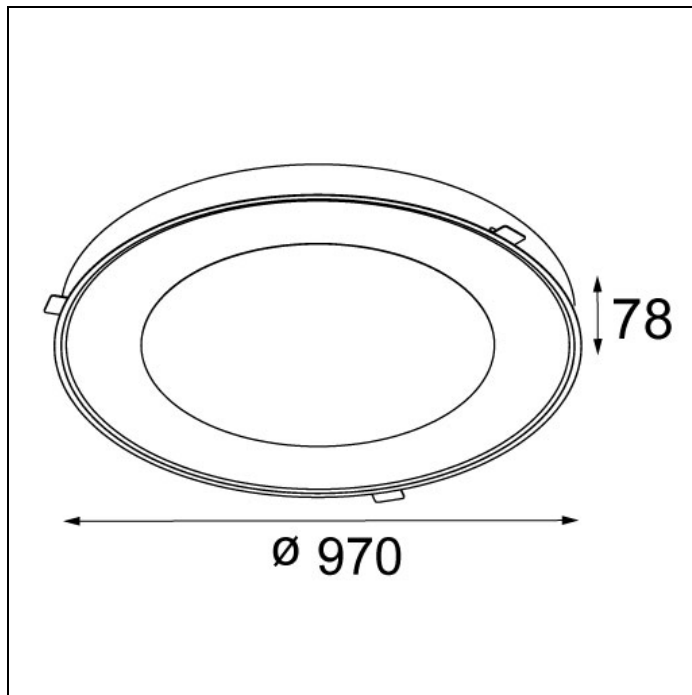

## FLAT MOON ECLIPS 970 RECESSED LED DALI/PUSHDIM GI

Art. Nr. 13383309

### SPECIFICATIONS

Gear / Transfo	LED gear incl.
Cut-out size	ø 950 h 150
Weight	16.7kg
Min. distance	0.1 m
Power supply	230V
IP	IP20
Glow wire test	650°
Lifetime	L80 B20 @ 50.000 hrs
CRI	90
CIE flux code	47/78/95/100/65
Lumen	5624 Lm
Efficacy	73 Lm/W
UGR	20
Adjustability	Not Applicable

Available label  
<http://supemodular.com/assets/TYPE2.pdf>

	WARM WHITE 2700K / CRI 90+	WARM WHITE 3000K / CRI 90+	NEUTRAL WHITE 4000K / CRI 90+
black struc	13383332	13383432	13383532
white struc	<b>13383309</b>	13383409	13383509