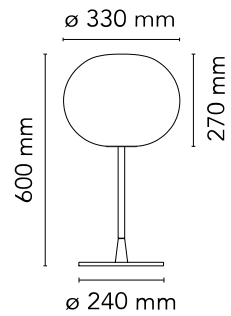

## Glo-Ball Table 1

Designed by Jasper Morrison, 1998

Halogen - 150W

Table/desk lamp providing diffused light. Diffuser consisting of an externally acid-etched, hand blown, flashed opaline glass and a die-cast threaded ring nut with alodine plating finish. Gray or black painted high-thickness steel base and stem and die-cast aluminum diffuser support. On the cable there is the electronic dimmer which allows the regulation of light brightness.

### Main specifications

EAN	8059607002261
Mounting	Table
Environments	Indoor dry location
Light Source Type	Bulb
Lamp category	Halogen
Lamp holders	E27
Ilcos	HSGS
Number of heads	1
Power (W)	150

### Physical

Colour	Silver
Length (mm)	330
Cord length (mm)	1900
Net weight (kg)	6.7
Package height (mm)	0
Package width (mm)	0
Package length (mm)	0
Package volume (m3)	0.13
IP internal	20