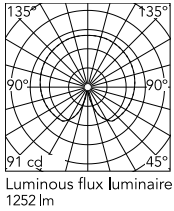

### Physical

Colour	Silver
Length (mm)	330
Cord length (mm)	1900
Net weight (kg)	6.7
Package height (mm)	0
Package width (mm)	0
Package length (mm)	0
Package volume (m3)	0.13
IP internal	20

### Technical Drawings

2D [↓ ZIP](#)

3D [↓ ZIP](#)

[Bim](#) [↓ ZIP](#)

## Schematic light drawing