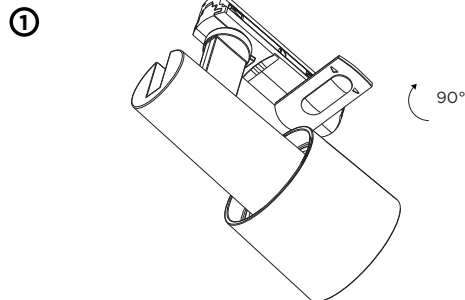

OPTIONAL

for PAR16 lamps see our catalogue
more 1-phase track accessories on second page

DIMENSIONS

MOUNTING INSTRUCTION

- ① Turn the handle, which is mounted on the fixture, 90°.
- ② Push the fixture into the track. Make sure the ± icon on the inside of the adaptor is faced towards the track side with the **Polarity line** carved in it.
- ③ Turn the handle back into the original position.
- ④ For PAR16: mount the lamp into the fixture