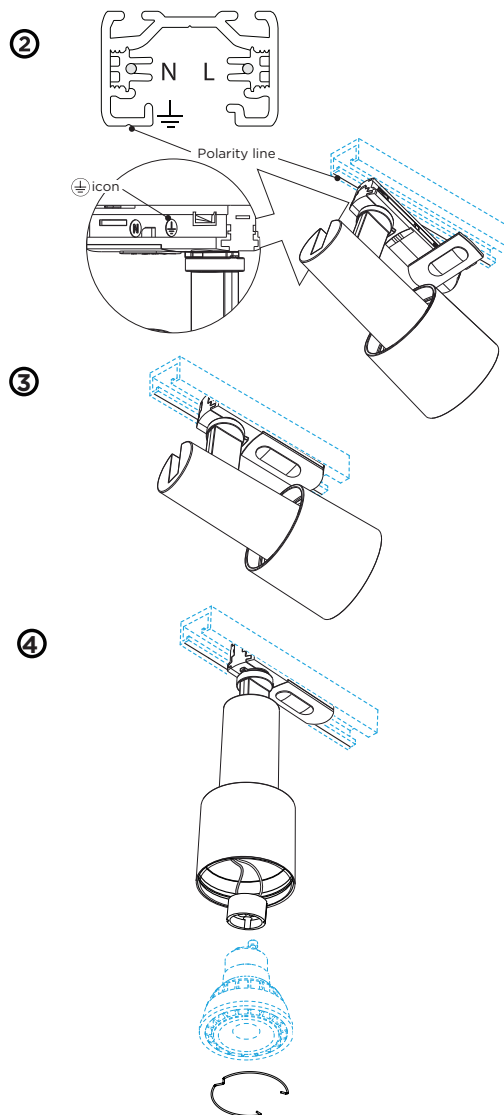

OPTIONAL

for PAR16 lamps see our catalogue
more 1-phase track accessories on second page

DIMENSIONS

MOUNTING INSTRUCTION

- ① Turn the handle, which is mounted on the fixture, 90°.
- ② Push the fixture into the track. Make sure the ± icon on the inside of the adaptor is faced towards the track side with the **Polarity line** carved in it.
- ③ Turn the handle back into the original position.
- ④ For PAR16: mount the lamp into the fixture

The light source of the integrated LED is not replaceable;
When the light source reaches its end of life the whole
luminaire shall be replaced.

Caution, risk of electric shock

SARA ON TRACK

ACCESSORIES

TRACK PROFILE 1m | 1-phase

white
black

90014001
90014007

TRACK PROFILE 2m | 1-phase

white
black

90014002
90014008

TRACK PROFILE 3m | 1-phase

white
black

90014003
90014009

END FEED left

white
black

90014018
90014019

END FEED right

white
black

90014020
90014021

MIDDLE FEED

white
black