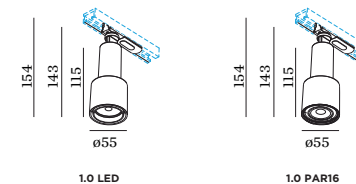

OPTIONAL

for PAR16 lamps see our catalogue
more 1-phase track accessories on second page

DIMENSIONS

MOUNTING INSTRUCTION

- ① Turn the handle, which is mounted on the fixture, 90°.
- ② Push the fixture into the track. Make sure the ± icon on the inside of the adaptor is faced towards the track side with the **Polarity line** carved in it.
- ③ Turn the handle back into the original position.
- ④ For PAR16: mount the lamp into the fixture